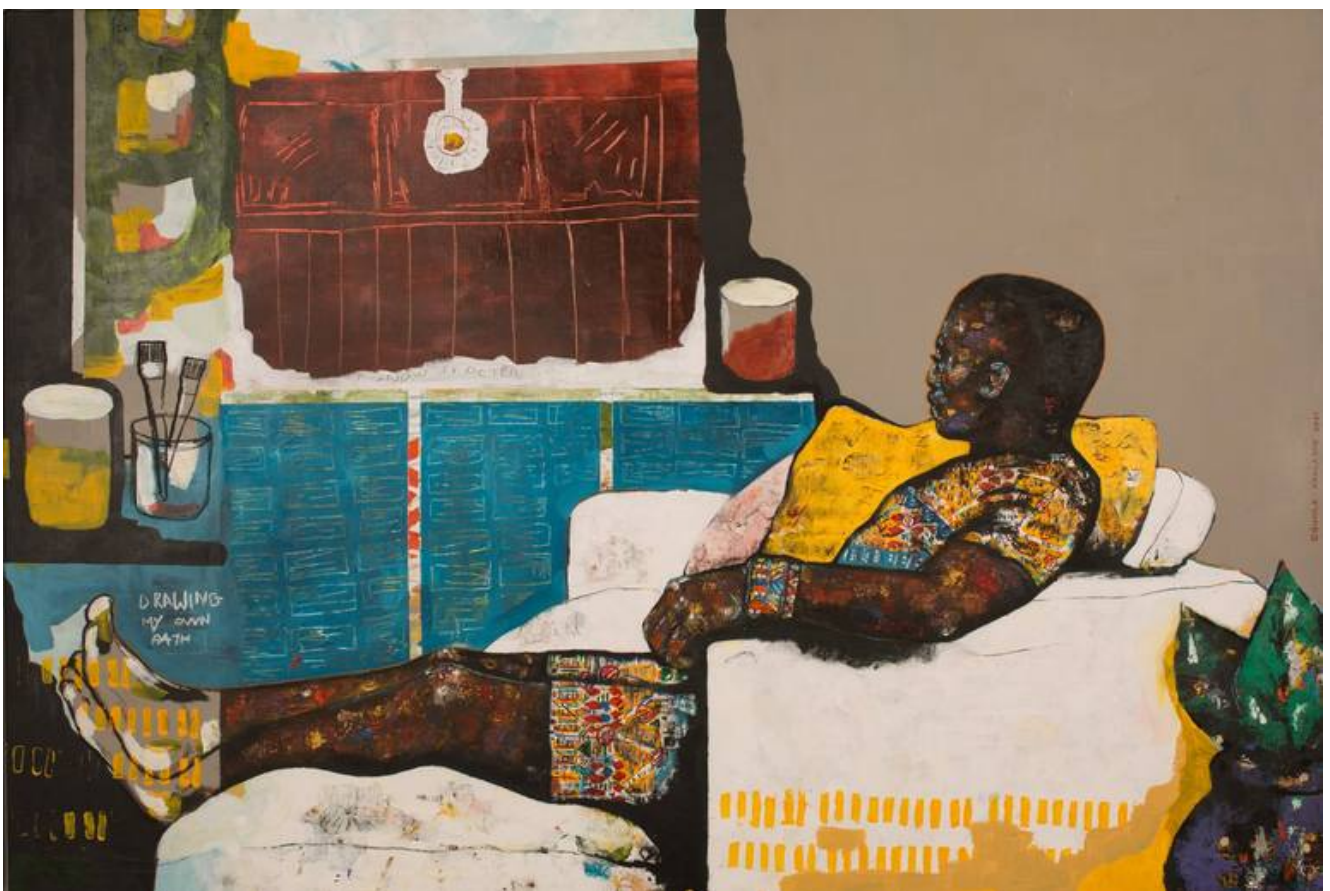

Isbane

**R 52,052.00 ex.
vat**

Buhle Nkalashe is a painter who incorporates mixed media like Oil & Acrylic paint, & Oil pastels. Nkalashe's work mainly consists of portraiture and abstract paintings. Fascinated by the idea of how patterns and color can be a symbol of identity, Buhle's art documents how African contemporary culture has evolved over the years to proudly incorporate traditional symbols that speak of its heritage.

Frame	White box frame
Medium	Oil pastels, Acrylic paint, Oil paint on canvas
Height	145.00 cm
Width	200.00 cm
Artist	Buhle Nkalashe
Year	2020