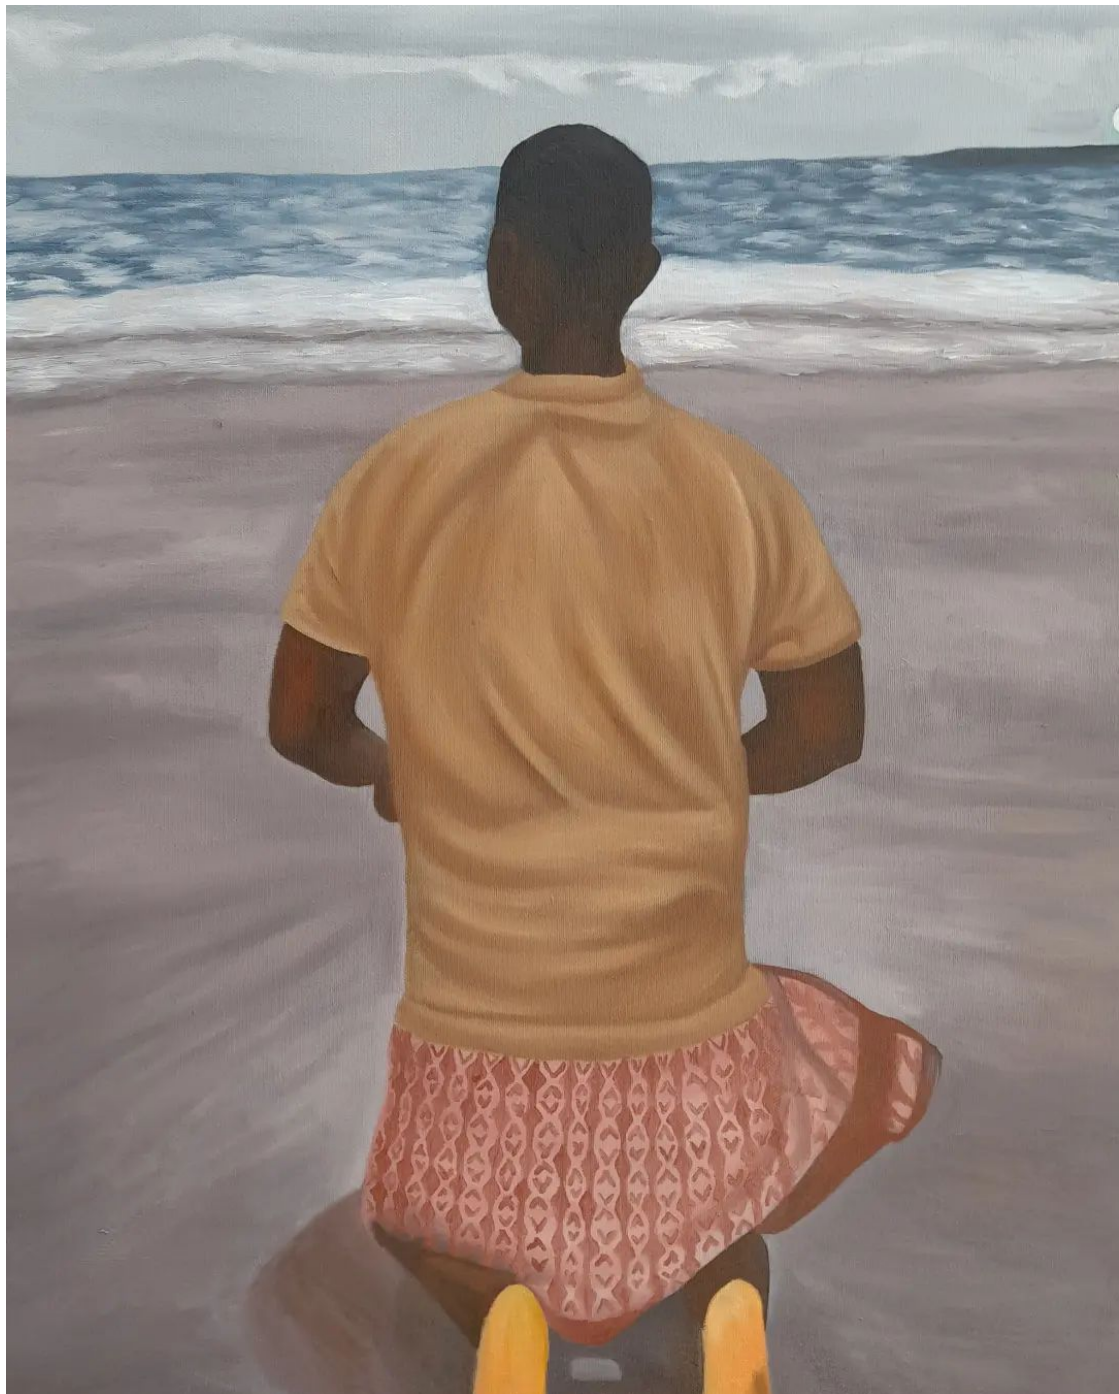

Emalwandle

R 9,130.00 ex. vat

Wanda

Gqala

Emalwandle

2022

Oil on canvas

Canvas size: 59,4 x 84,1 x 3,5 cm

R 10 500.00

Frame	None
Medium	oil on canvas
Height	59.40 cm
Width	84.10 cm
Artist	Wanda Gqala
Year	2022