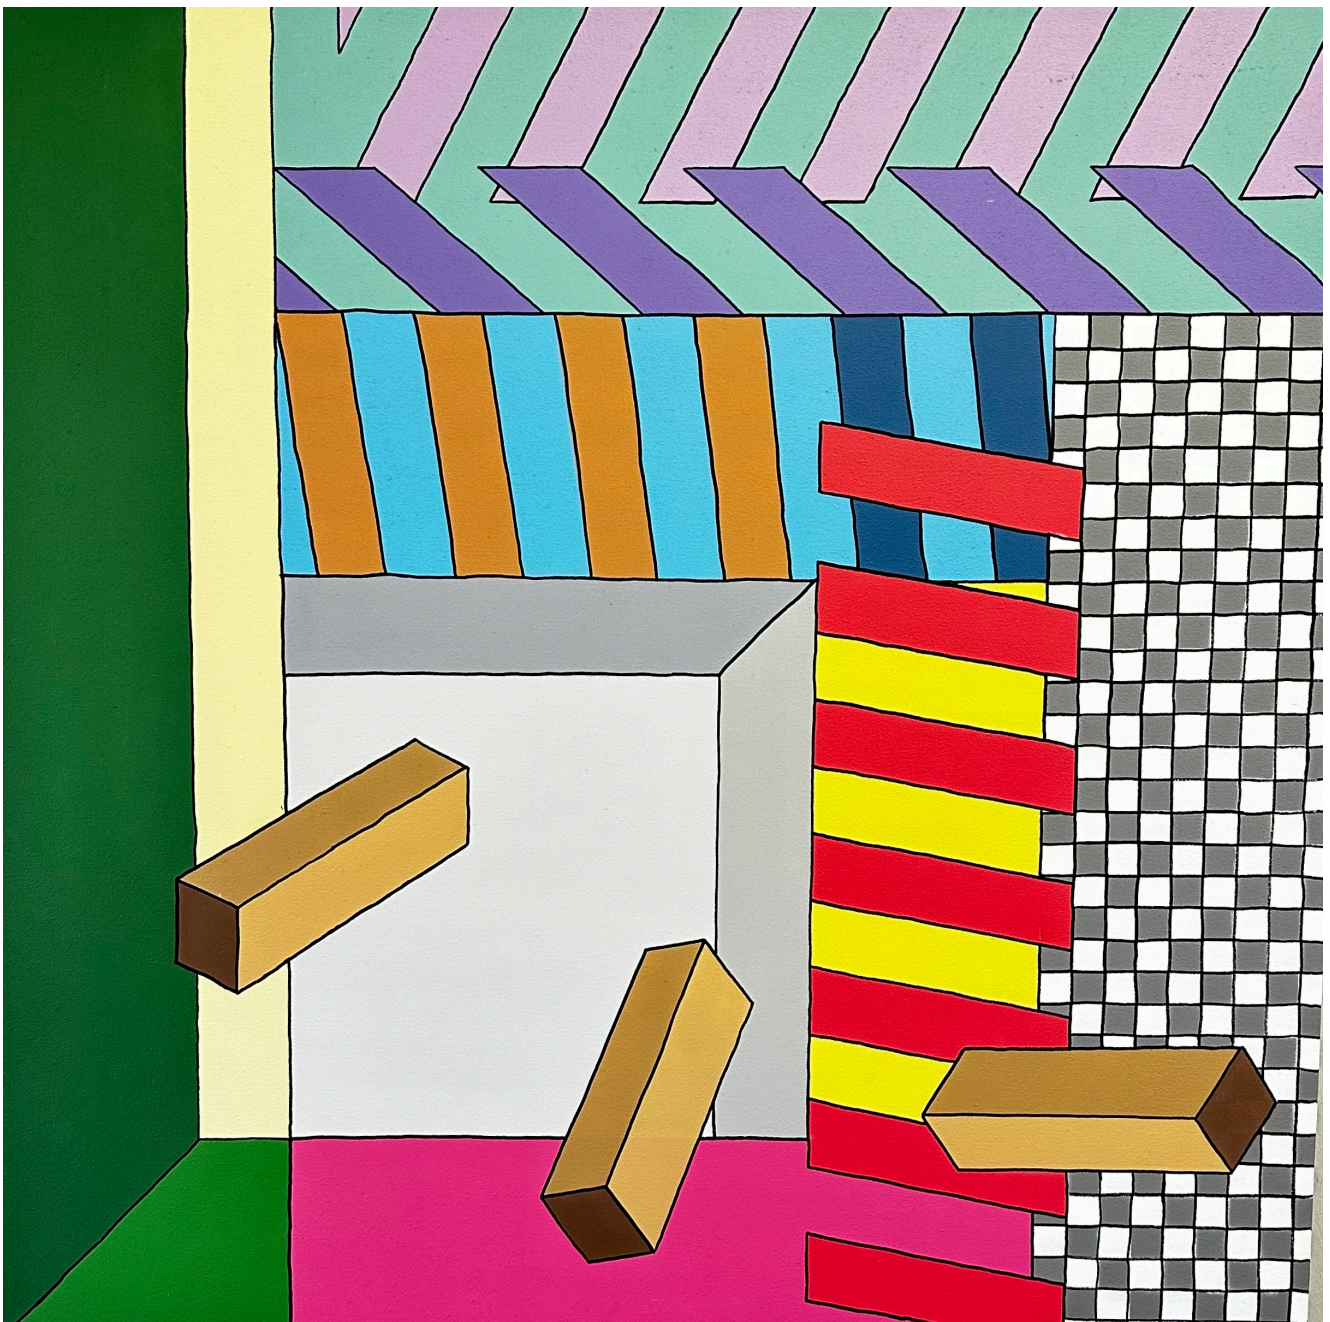

THROUGH SPACE

**R 38,000.00 ex.
vat**

Employing the very same spray paint and markers synonymous with graffiti and tagging, I seamlessly integrate urban culture and street life as strata within my paintings. Patterns converge, colors interplay, resulting in what I regard as Architectural Abstract.

Frame	None
Medium	Spray Paint and Markers on Canvas
Height	100.00 cm
Width	100.00 cm
Artist	One.
Year	2023