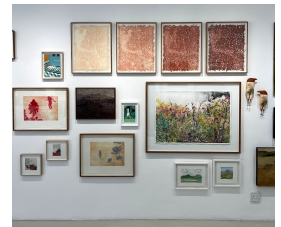

Knuyswagendrift, near Ladysmith, Klein Karoo

R 8,000.00 ex. vat

Bruce Backhouse, Knuyswagendrift, near Ladysmith, Klein Karoo, watercolour on paper, 27 x 37cm, 2005, Framed

Frame	White box frame Floated on white mount
Medium	Water colour on paper
Location	JHB
Height	27.00 cm
Width	37.00 cm
Artist	Bruce Backhouse
Year	2005