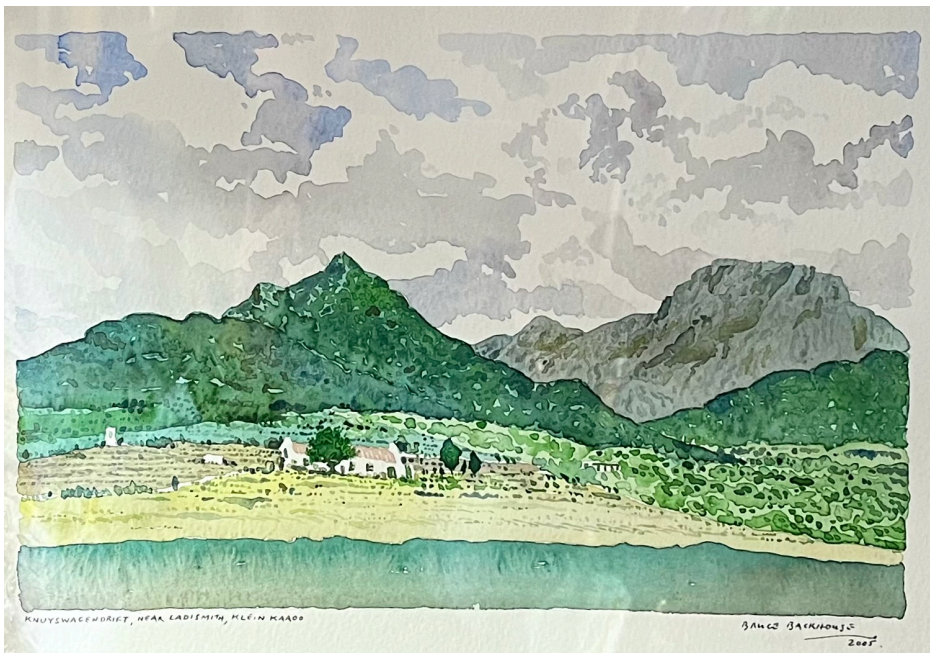

Knuyswagendrift, near Ladysmith, Klein Karoo

R 8,000.00 ex. vat

Bruce Backhouse, Knuyswagendrift, near Ladysmith, Klein Karoo, watercolour on paper, 27 x 37cm, 2005, Framed

Frame	White box frame Floated on white mount
Medium	Water colour on paper
Location	JHB
Height	27.00 cm
Width	37.00 cm
Artist	Bruce Backhouse
Year	2005