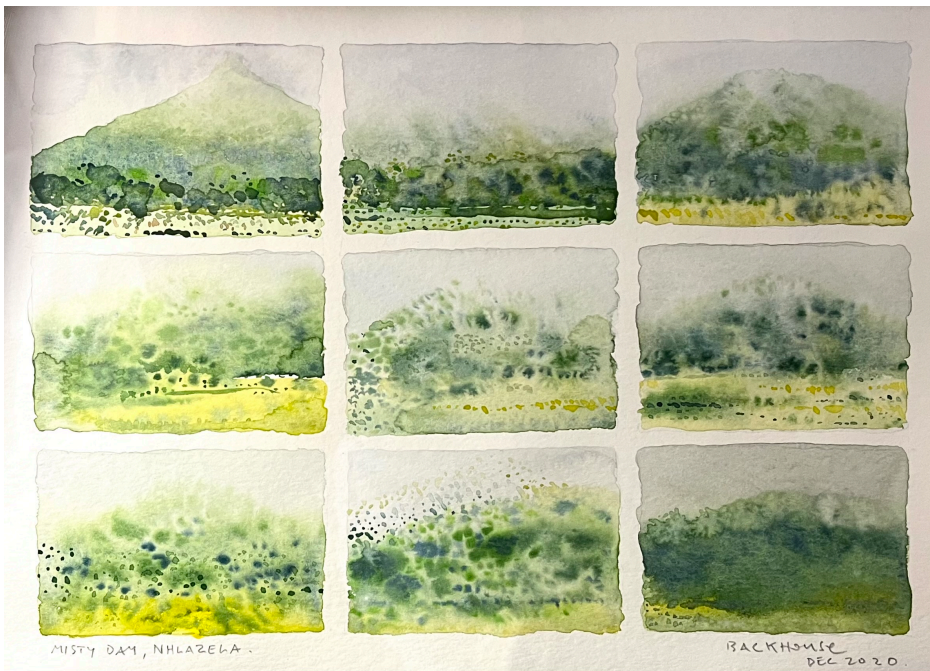

Misty Day Nhlazela

R 8,000.00 ex. vat

Bruce Backhouse, Misty Day Nhlazela, watercolour on paper, 21 x 29.5cm, 2020, Framed

Frame	White Box Frame Floated on white mount
Medium	Water colour on paper
Location	JHB
Height	21.00 cm
Width	29.50 cm
Artist	Bruce Backhouse
Year	2020