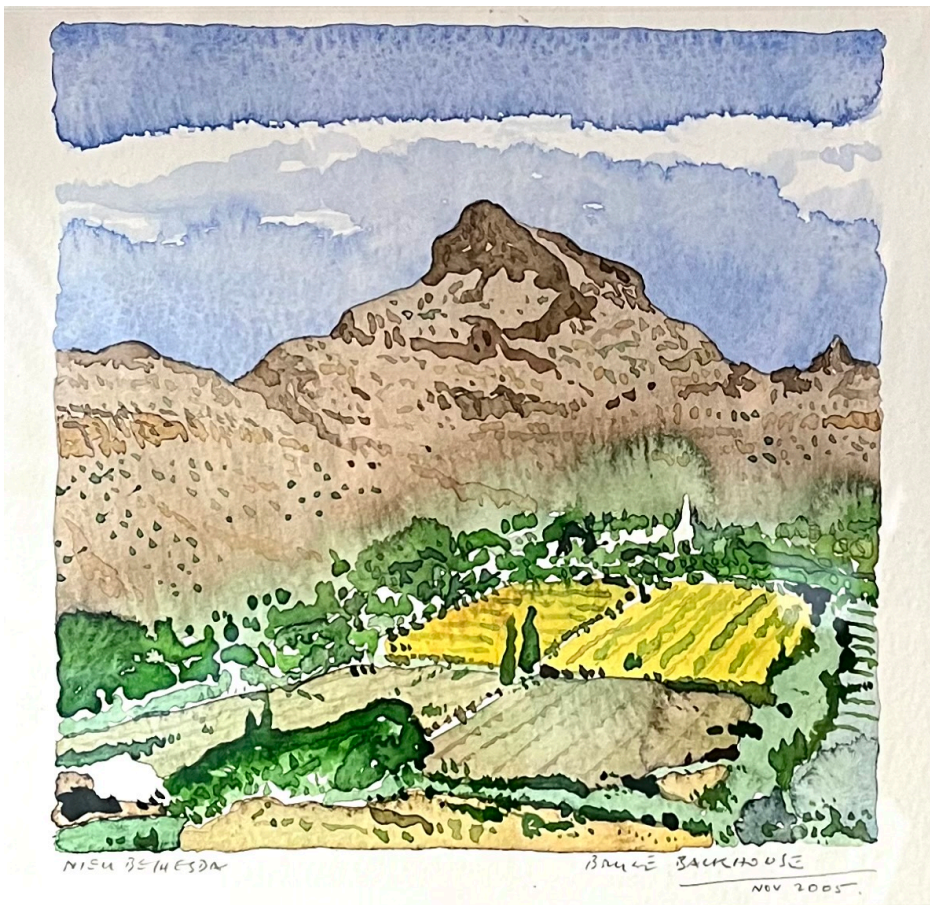

Nieu Bethesda

R 8,000.00 ex. vat

Bruce Backhouse, Nieu Bethesda, Watercolour on paper, 27 x 27cm, 2005, Framed

Frame	White Box frame
Medium	Water colour on paper
Location	JHB
Height	27.00 cm
Width	27.00 cm
Artist	Bruce Backhouse
Year	2005