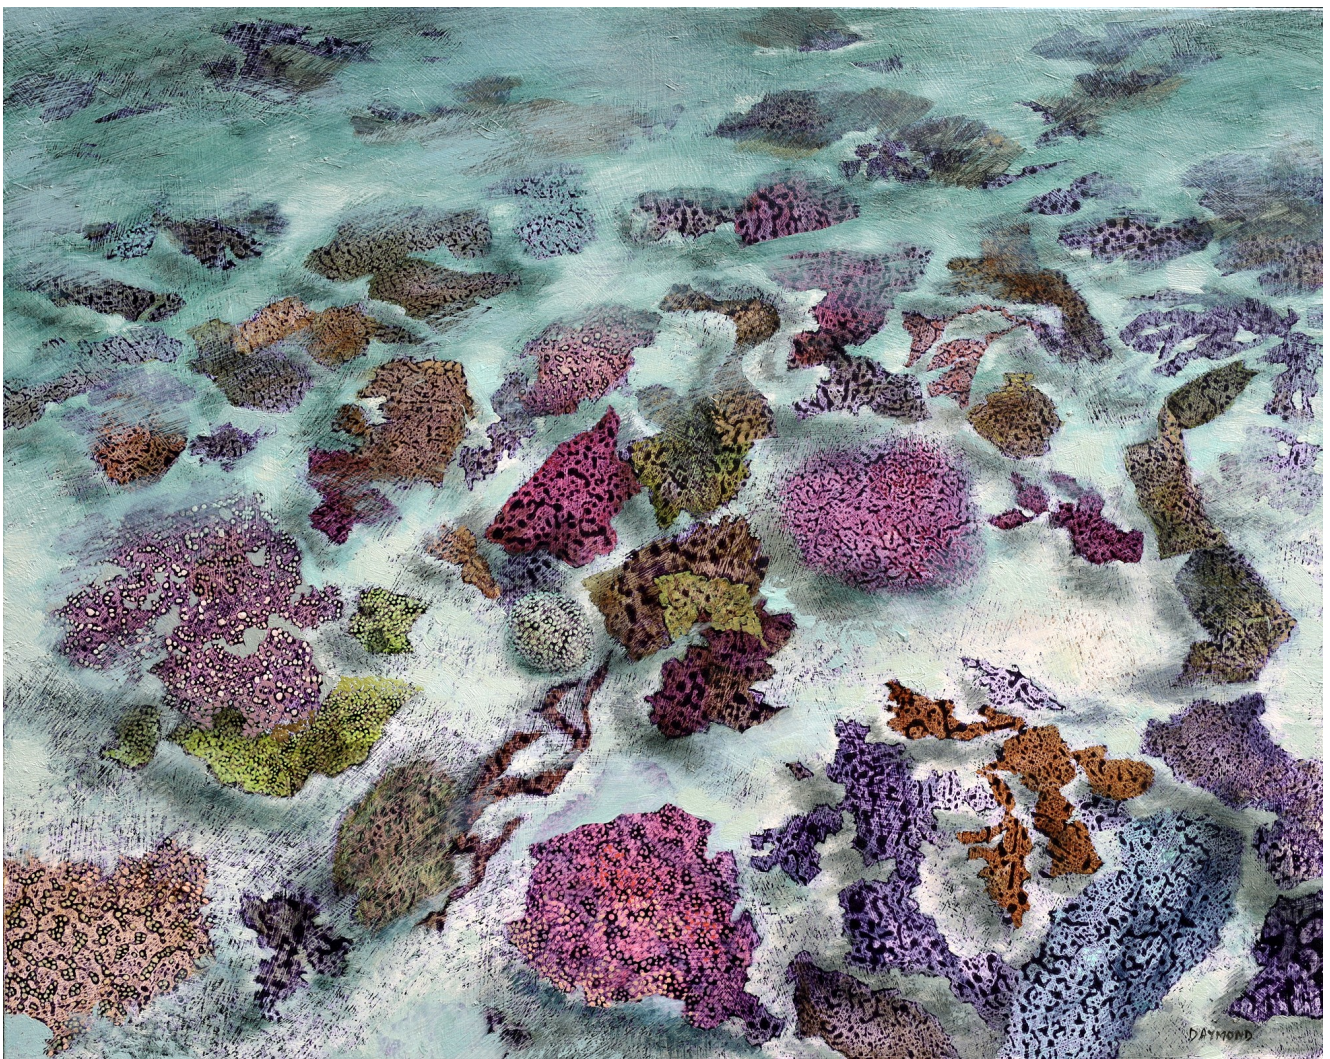

**Soetwater**

**R 26,957.00 ex.  
vat**

Karin Daymond, Soetwater, oil on wood panel, 40 x 50cm, 2023

Frame	Wooden shadow box frame
Medium	Oil on wooden panel
Location	JHB
Height	40.00 cm
Width	50.00 cm
Artist	Karin Daymond
Year	2023