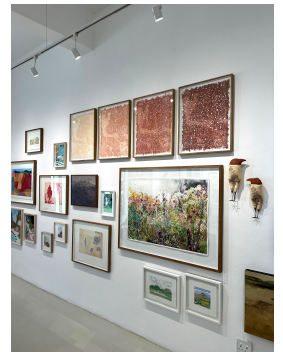

Recordal 1B-2E-X

R 8,835.00 ex. vat

Kristen McClarty, Recordal 1B-2E-X, Monotype woodcut on Asarakusi hemp lace paper textile 27gsm, 59 x 46cm, 67 x 54cm Framed, 1 of 1, 2023

| | |
|----------|---|
| Frame | Wooden Box Frame Floated on white Mount Board |
| Medium | Monotype woodcut on Asarakusi hemp lace paper textile 27gsm |
| Location | JHB |
| Height | 59.00 cm |
| Width | 46.00 cm |
| Artist | Kristen McClarty |
| Year | 2023 |