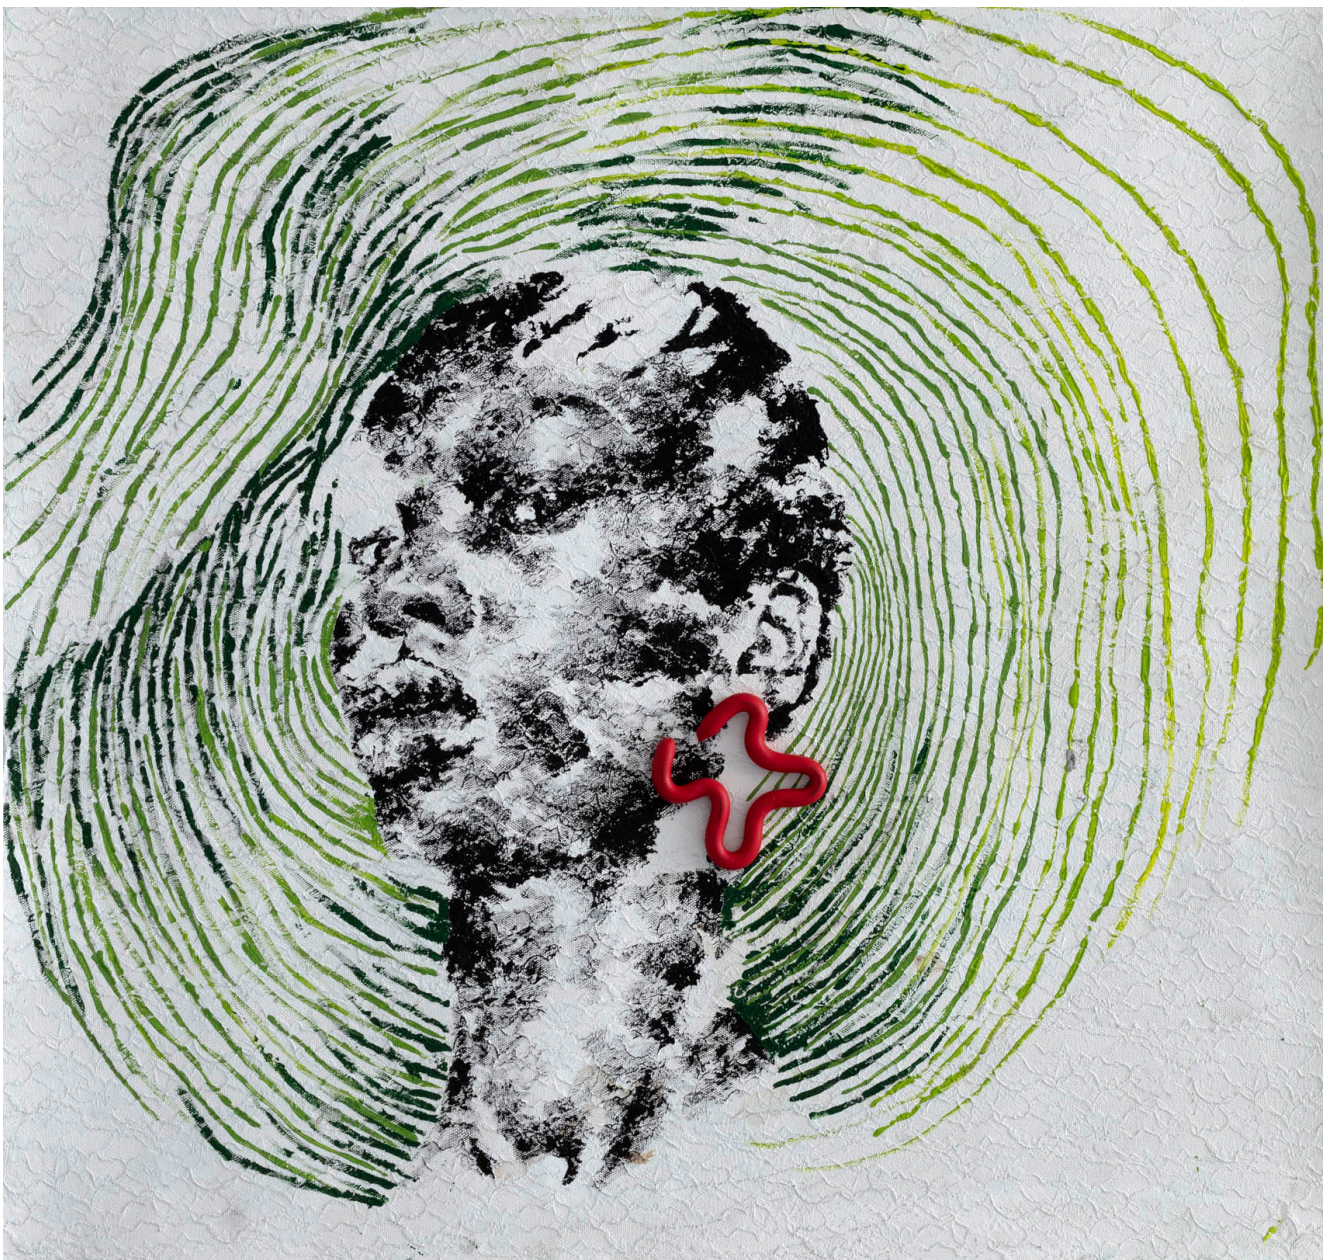

Khwezi

**R 12,000.00 ex.
vat**

Frame	None
Medium	Acrylic paint on laced paper, custom clay earring
Location	Origin Art South Africa
Height	64.50 cm
Width	68.50 cm
Artist	Buqaqawuli Nobakada
Year	2021