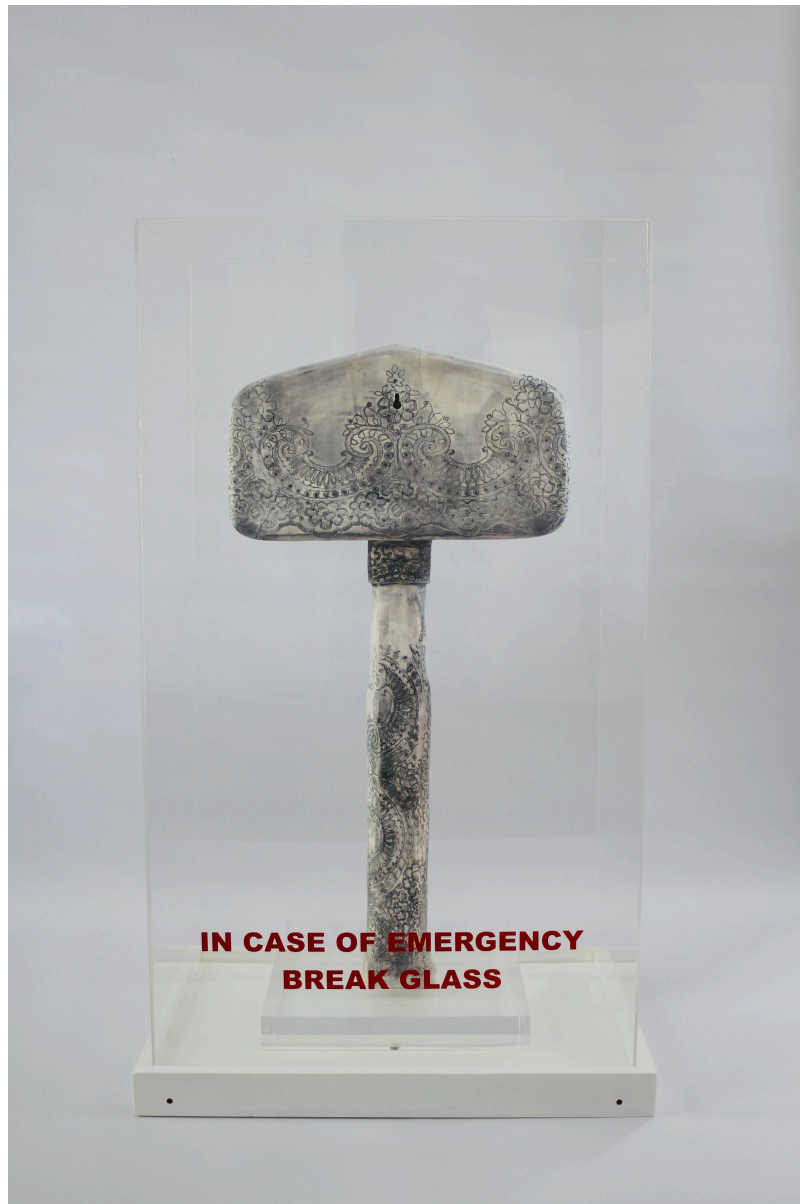

**In Case of Emergency**

**R 40,000.00 ex.  
vat**

Frame	None
Medium	Fired porcelain with underglaze
Location	Origin Art South Africa
Height	94.80 cm
Width	55.50 cm
Artist	Fathema Bemath
Year	2023