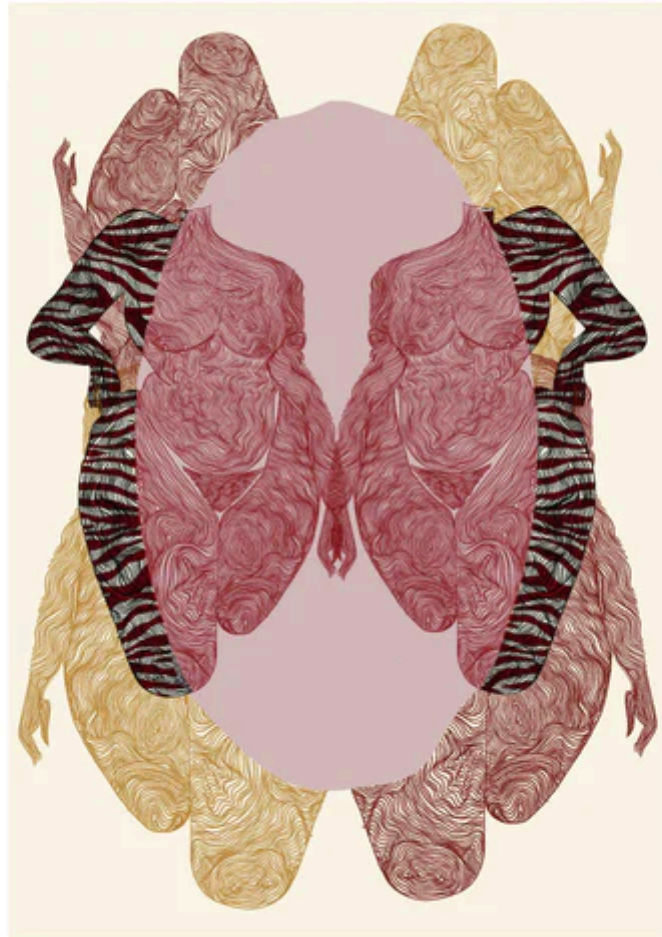

**Soft & Freeee**

**R 4,440.00 ex. vat**

Edition Size	10
Medium	7 Colour Silkscreen on archival paper
Location	LCA - Johannesburg
Height	70.00 cm
Width	50.00 cm
Artist	Prsdnt Honey
Year	2021