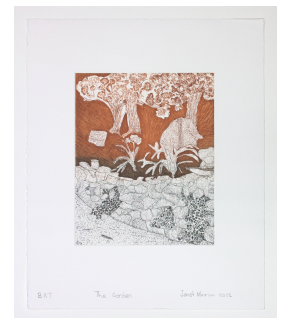

**The Garden**

**R 2,600.00 ex. vat**

Frame	None
Edition Size	10
Medium	À la Poupée with hardground-, softground etching and aquatint on Zerkall Litho 300gsm
Location	Cape Town, South Africa
Height	33.00 cm
Width	27.00 cm
Artist	Janet Mbirimi
Year	2023