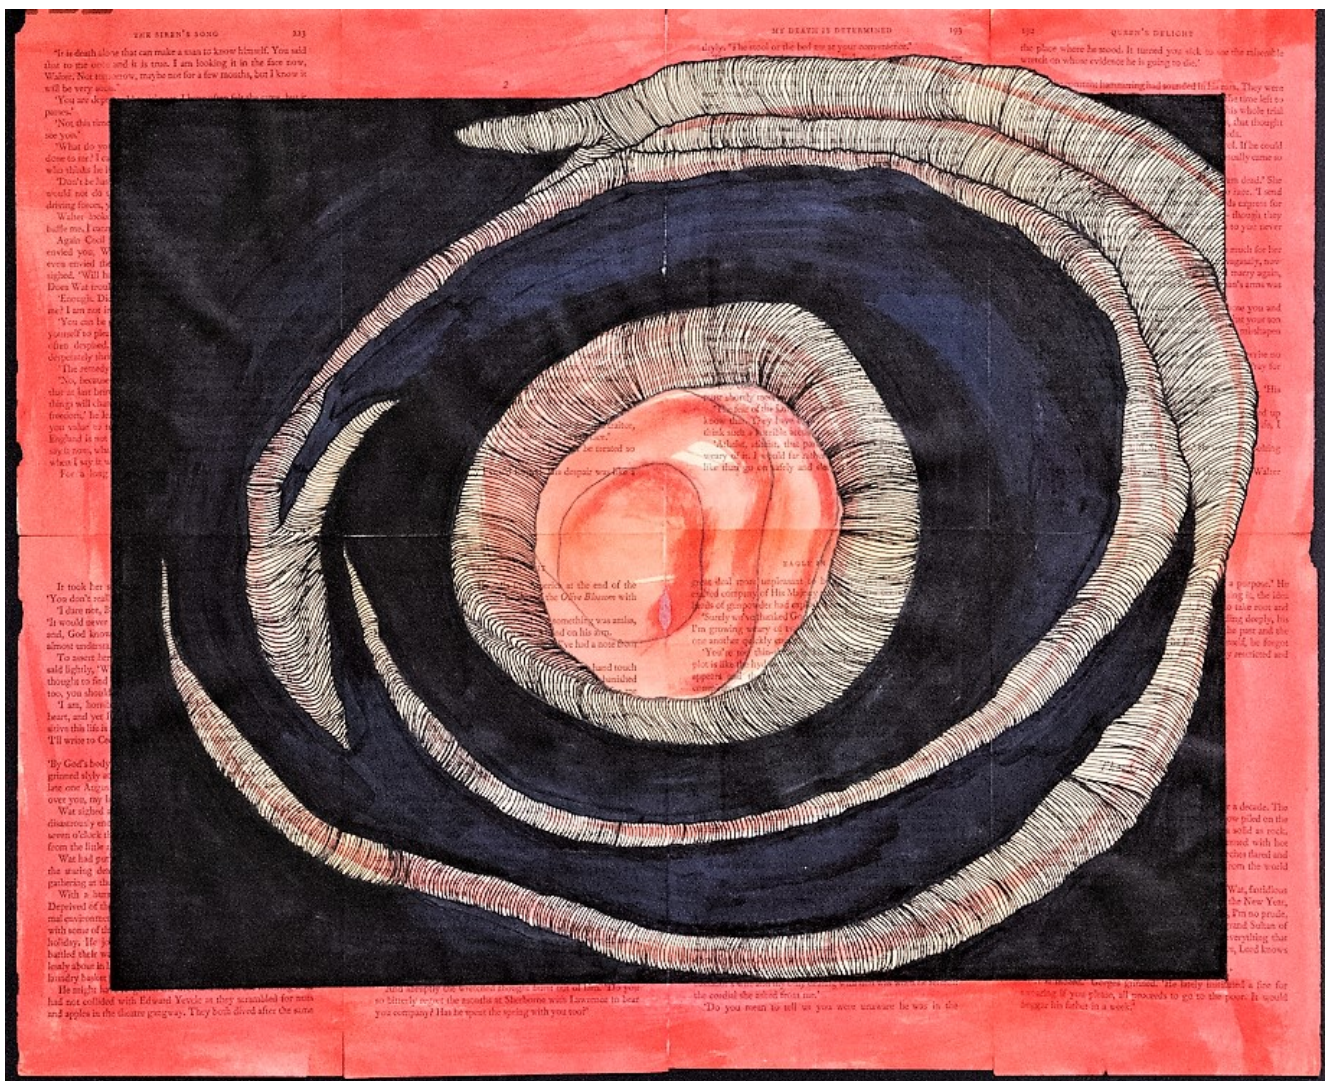

The Monster Respawns Twice Every Decade II

R 10,000.00 ex. vat

Frame	None
Medium	Ink and Graphite on paper
Location	Botswana
Height	45.50 cm
Width	48.50 cm
Artist	Giancarlo LaGuerta
Year	2023