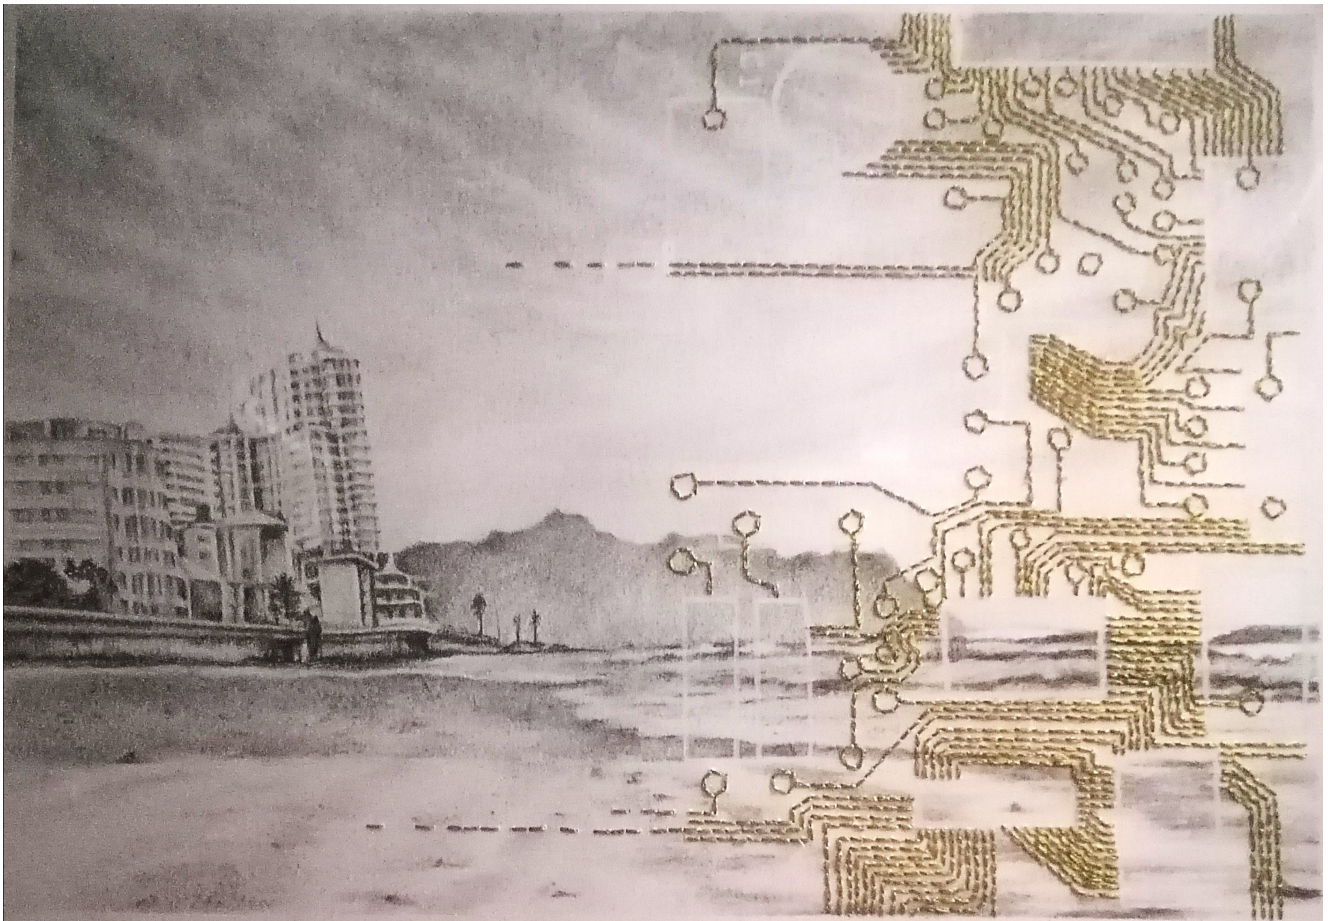

Mother do we have a backup

R 5,500.00 ex. vat

Frame	Brown wood frame. 55 cm x 43 cm is the framed dimension. The unframed size is 40 cm x 27 cm.
Medium	Charcoal and Thread on Fabriano
Location	Cape Town, South Africa
Height	40.00 cm
Width	27.00 cm
Artist	Erna Groenewald
Year	2023