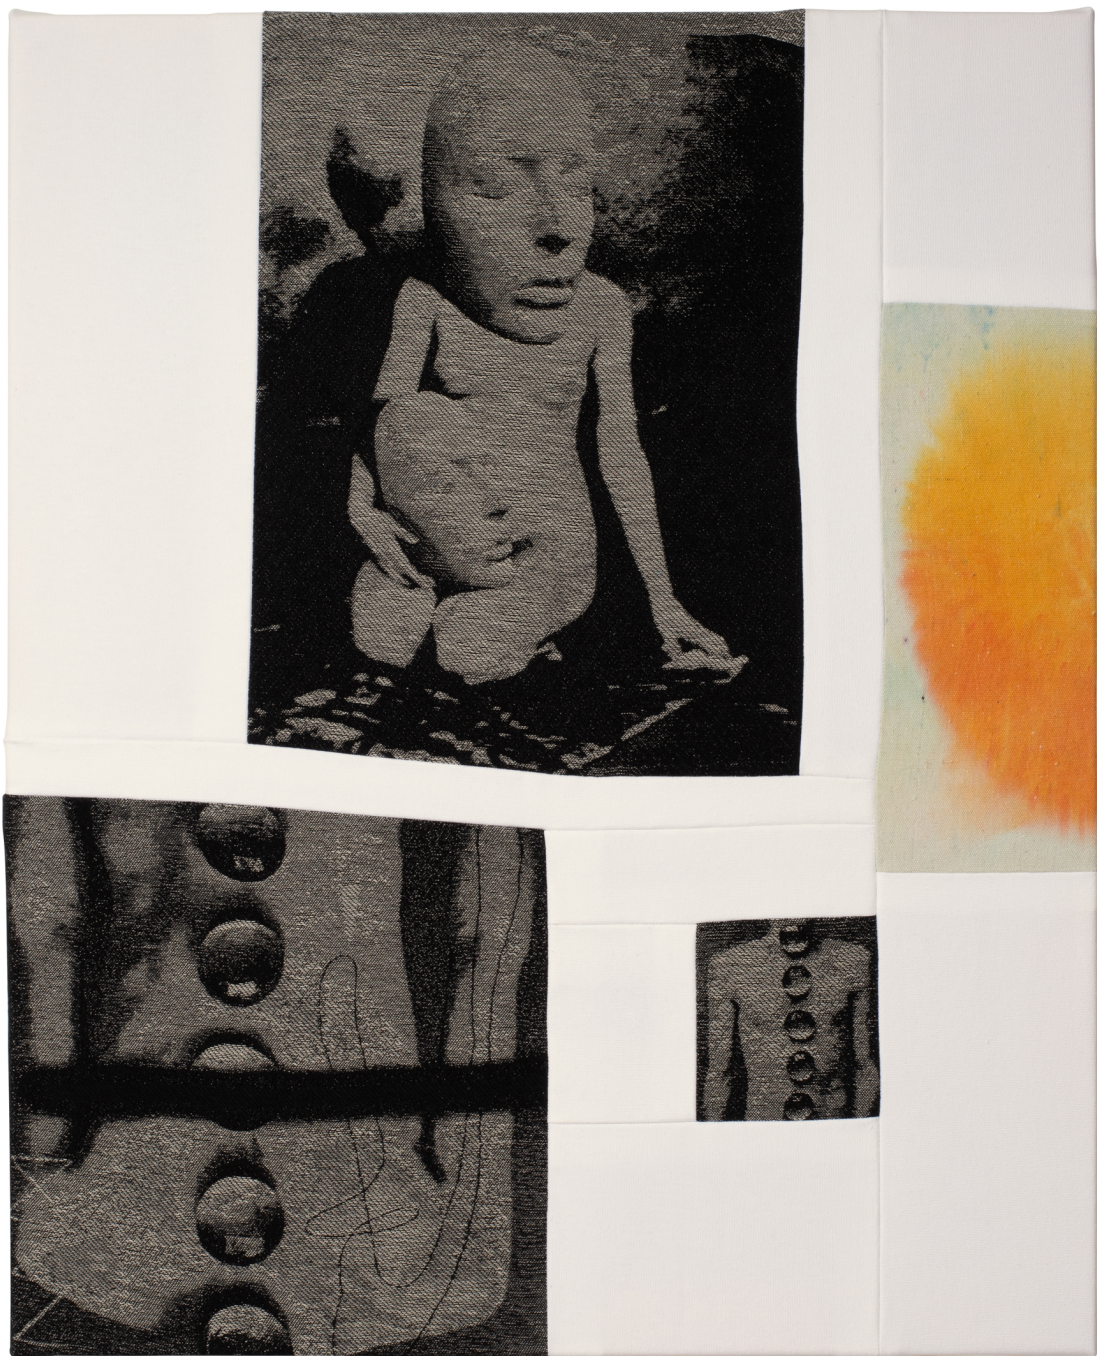

**The slow departure**

**R 45,000.00 ex.  
vat**

RICHARD HART, The slow departure, 2021, Oil, dye and screenprint on canvas and linen with woven textile, 250 x 310 mm.

Frame	None
Medium	Oil, dye and screenprint on canvas and linen with woven textile
Location	Johannesburg, South Africa
Height	25.00 cm
Width	31.00 cm
Artist	Richard Hart
Year	2021