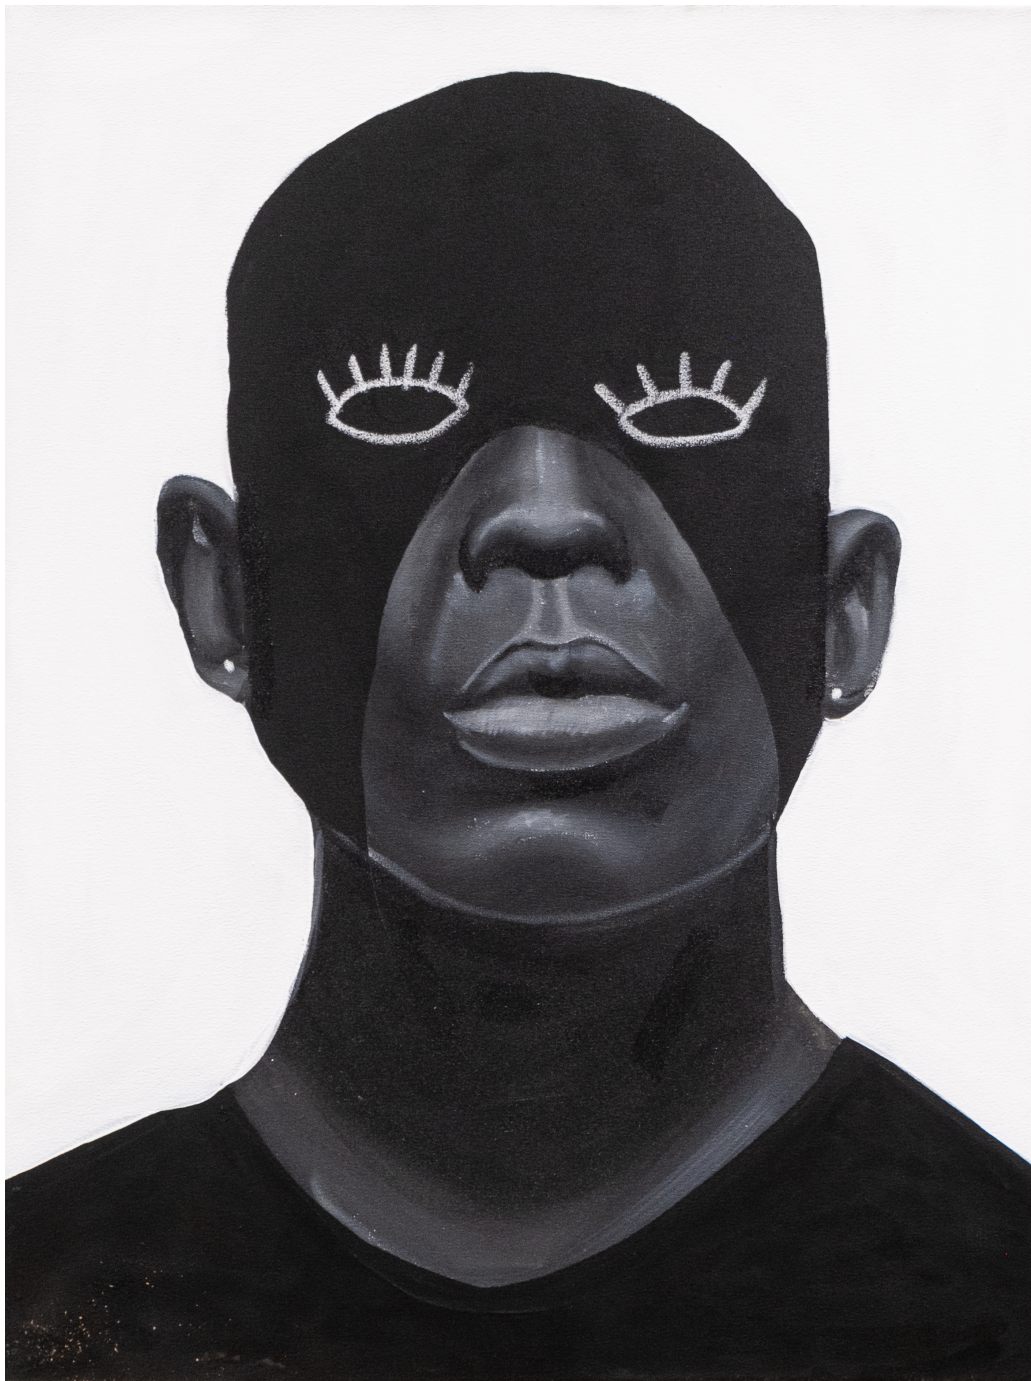

**Dramatis Personae II**

**R 34,000.00 ex.  
vat**

SETH PIMENTEL, Dramatis Personae II, 2023, Mixed media on canvas (framed), 750 x 1000 mm.

Medium	Mixed media on canvas
Location	Johannesburg, South Africa
Height	75.00 cm
Width	100.00 cm
Artist	Seth Pimentel
Year	2023