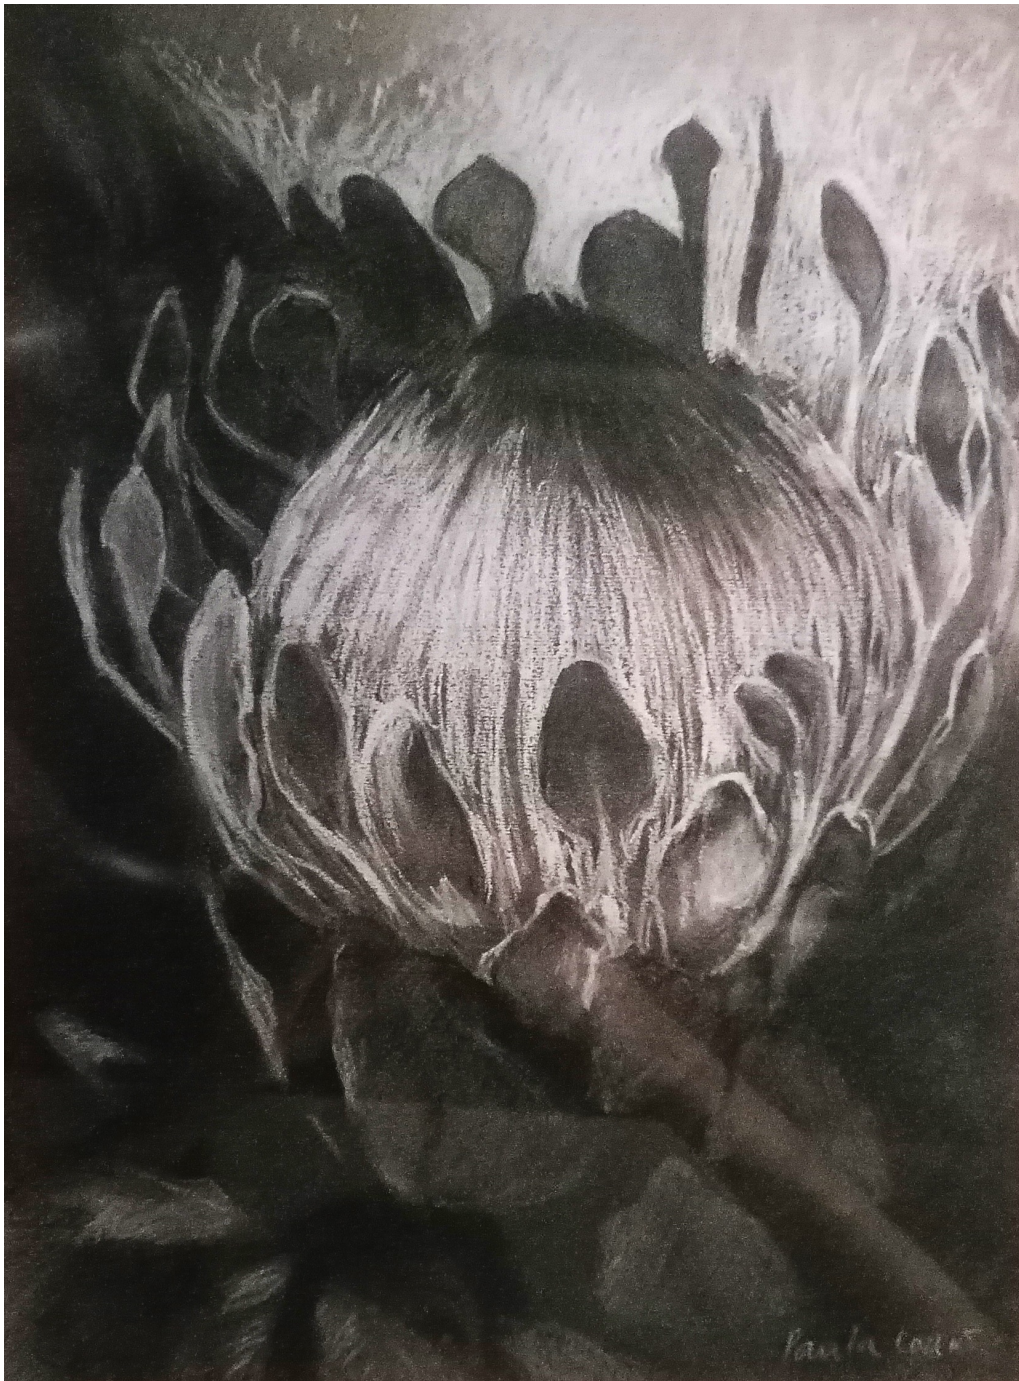

King Protea

**R 12,000.00 ex.
vat**

Frame	Slim black frame
Medium	Charcoal and soft pastel on paper
Location	Cape Town, South Africa
Height	39.00 cm
Width	29.00 cm
Artist	Paula Louw
Year	2023