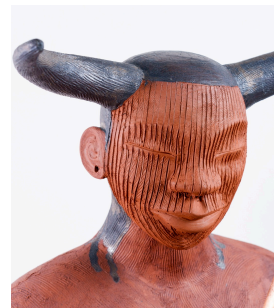

**Umhlaba Uyahlaba: UnoMkhumbulwane,
Umhlambi, Izikhonkwane Igazi, Amanzi**

**R 250,000.00 ex.
vat**

Medium	Stoneware
Location	KZN
Height	240.00 cm
Width	200.00 cm
Artist	Clive Sithole
Year	2023