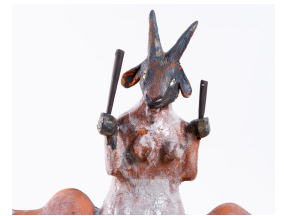

Impongo

R 41,667.00 ex. vat

Medium	Stoneware
Location	KZN
Height	54.00 cm
Width	42.00 cm
Artist	Clive Sithole
Year	2023