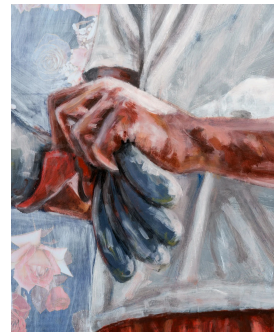

## Sekwanele

**R 109,000.00 ex.  
vat**

Medium	Acrylic and enamel on Fabric
Location	KZN
Height	166.00 cm
Width	135.00 cm
Artist	Sakhile Mhlongo