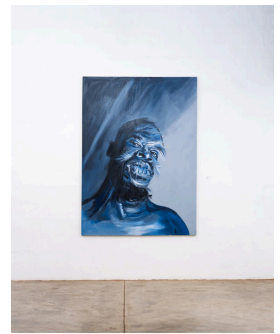

Amachaphazela

**R 128,000.00 ex.
vat**

Medium	Acrylic on canvas
Location	KZN
Height	198.00 cm
Width	142.00 cm
Artist	Sakhile Mhlongo
Year	2023