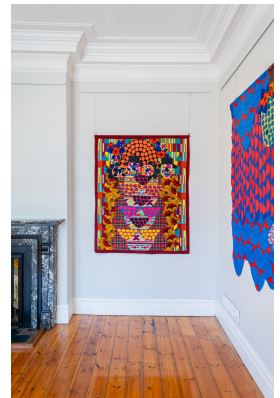

The Confession

**R 47,250.00 ex.
vat**

Signed by artist - bottom right.

Frame	None
Medium	Cotton, wax fabric, tweed, polyester
Location	Cape Town, South Africa
Height	151.00 cm
Width	122.00 cm
Artist	Sizwe Sama