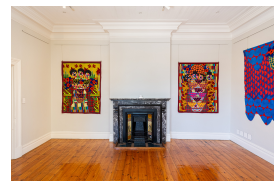

The Confession

**R 47,250.00 ex.
vat**

Signed by artist - bottom right.

Frame	None
Medium	Cotton, wax fabric, tweed, polyester
Location	Cape Town, South Africa
Height	151.00 cm
Width	122.00 cm
Artist	Sizwe Sama