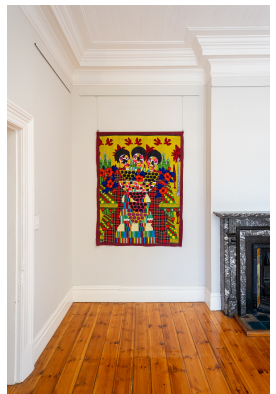

**Holier-Than-Thou**

**R 53,000.00 ex.  
vat**

Signed by artist - bottom right.

Frame	None
Medium	Cotton, wax fabric, tweed, polyester
Location	Cape Town, South Africa
Height	159.00 cm
Width	119.00 cm
Artist	Sizwe Sama
Year	2023