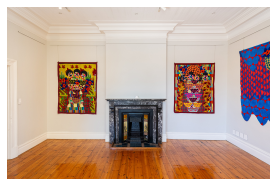

**Holier-Than-Thou**

**R 53,000.00 ex.  
vat**

Signed by artist - bottom right.

Frame	None
Medium	Cotton, wax fabric, tweed, polyester
Location	Cape Town, South Africa
Height	159.00 cm
Width	119.00 cm
Artist	Sizwe Sama
Year	2023