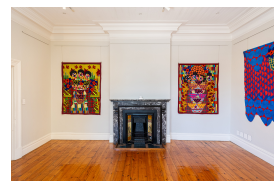

Selfish

R 47,250.00 ex.
vat

Signed by artist - bottom right.

Frame	None
Medium	Cotton, wax fabric, tweed, polyester
Location	Cape Town, South Africa
Height	150.00 cm
Width	122.00 cm
Artist	Sizwe Sama
Year	2023