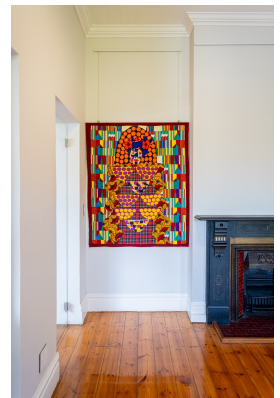

Selfish

R 47,250.00 ex.
vat

Signed by artist - bottom right.

Frame	None
Medium	Cotton, wax fabric, tweed, polyester
Location	Cape Town, South Africa
Height	150.00 cm
Width	122.00 cm
Artist	Sizwe Sama
Year	2023