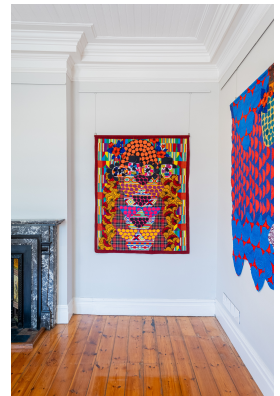

Selfish

R 47,250.00 ex.
vat

Signed by artist - bottom right.

Frame	None
Medium	Cotton, wax fabric, tweed, polyester
Location	Cape Town, South Africa
Height	150.00 cm
Width	122.00 cm
Artist	Sizwe Sama
Year	2023