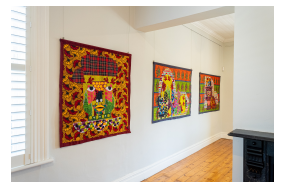

You Made Your Bed, Now Lay In It

R 43,500.00 ex.
vat

Signed by artist - bottom right.

Frame	None
Medium	Cotton, wax fabric, tweed, polyester
Location	Cape Town, South Africa
Height	128.00 cm
Width	122.00 cm
Artist	Sizwe Sama
Year	2023