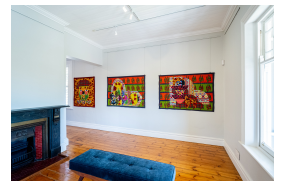

You Made Your Bed, Now Lay In It

R 43,500.00 ex.
vat

Signed by artist - bottom right.

Frame	None
Medium	Cotton, wax fabric, tweed, polyester
Location	Cape Town, South Africa
Height	128.00 cm
Width	122.00 cm
Artist	Sizwe Sama
Year	2023