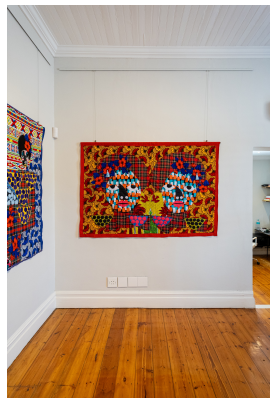

Two Faced

**R 43,500.00 ex.
vat**

Signed by artist - bottom right.

Frame	None
Medium	Cotton, wax fabric, tweed, polyester, tassels
Location	Cape Town, South Africa
Height	122.00 cm
Width	179.00 cm
Artist	Sizwe Sama