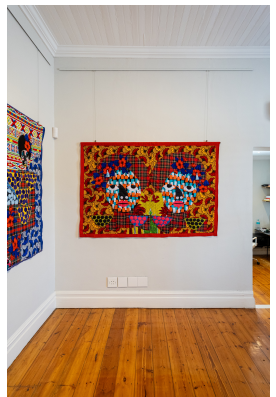

Two Faced

**R 43,500.00 ex.
vat**

Signed by artist - bottom right.

Frame	None
Medium	Cotton, wax fabric, tweed, polyester, tassels
Location	Cape Town, South Africa
Height	122.00 cm
Width	179.00 cm
Artist	Sizwe Sama