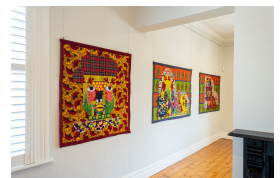

Checkmate

Call for Price

| | |
|----------|--------------------------------------|
| Frame | None |
| Medium | Cotton, wax fabric, tweed, polyester |
| Location | Cape Town, South Africa |
| Height | 128.00 cm |
| Width | 122.00 cm |
| Artist | Sizwe Sama |
| Year | 2023 |