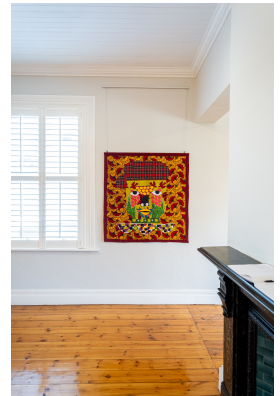

Checkmate

Call for Price

| | |
|----------|--------------------------------------|
| Frame | None |
| Medium | Cotton, wax fabric, tweed, polyester |
| Location | Cape Town, South Africa |
| Height | 128.00 cm |
| Width | 122.00 cm |
| Artist | Sizwe Sama |
| Year | 2023 |