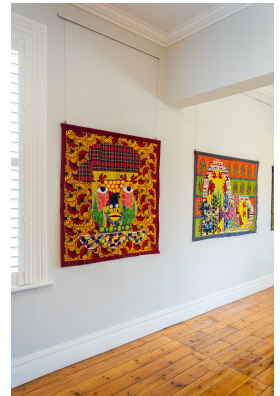

Checkmate

Call for Price

| | |
|----------|--------------------------------------|
| Frame | None |
| Medium | Cotton, wax fabric, tweed, polyester |
| Location | Cape Town, South Africa |
| Height | 128.00 cm |
| Width | 122.00 cm |
| Artist | Sizwe Sama |
| Year | 2023 |