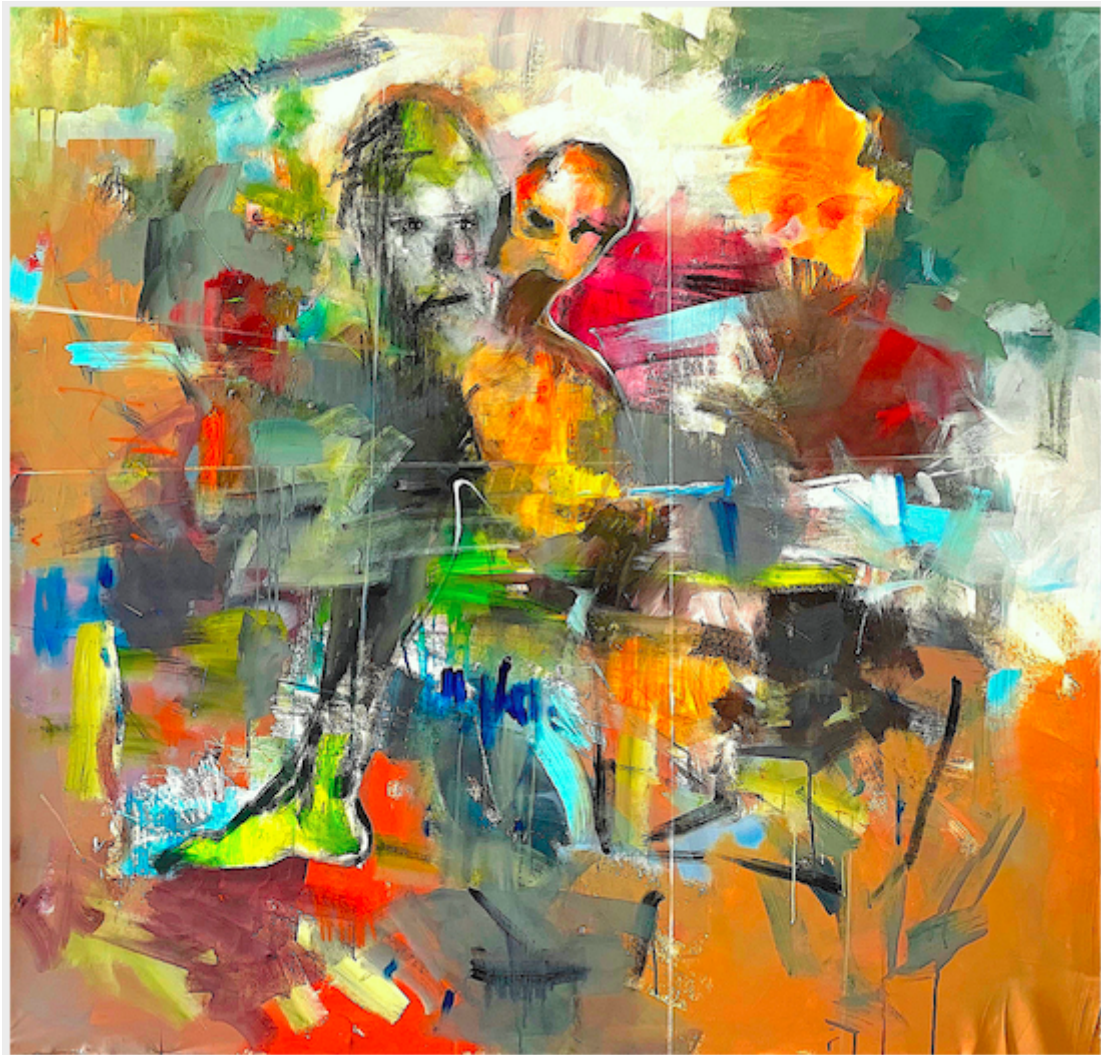

'ONCE A KING, NOW A SLAVE'

Call for Price

Frame	None
Medium	Acrylics on Canvas
Location	Johannesburg, South Africa
Height	140.00 cm
Width	140.00 cm
Artist	George Masarira
Year	2022