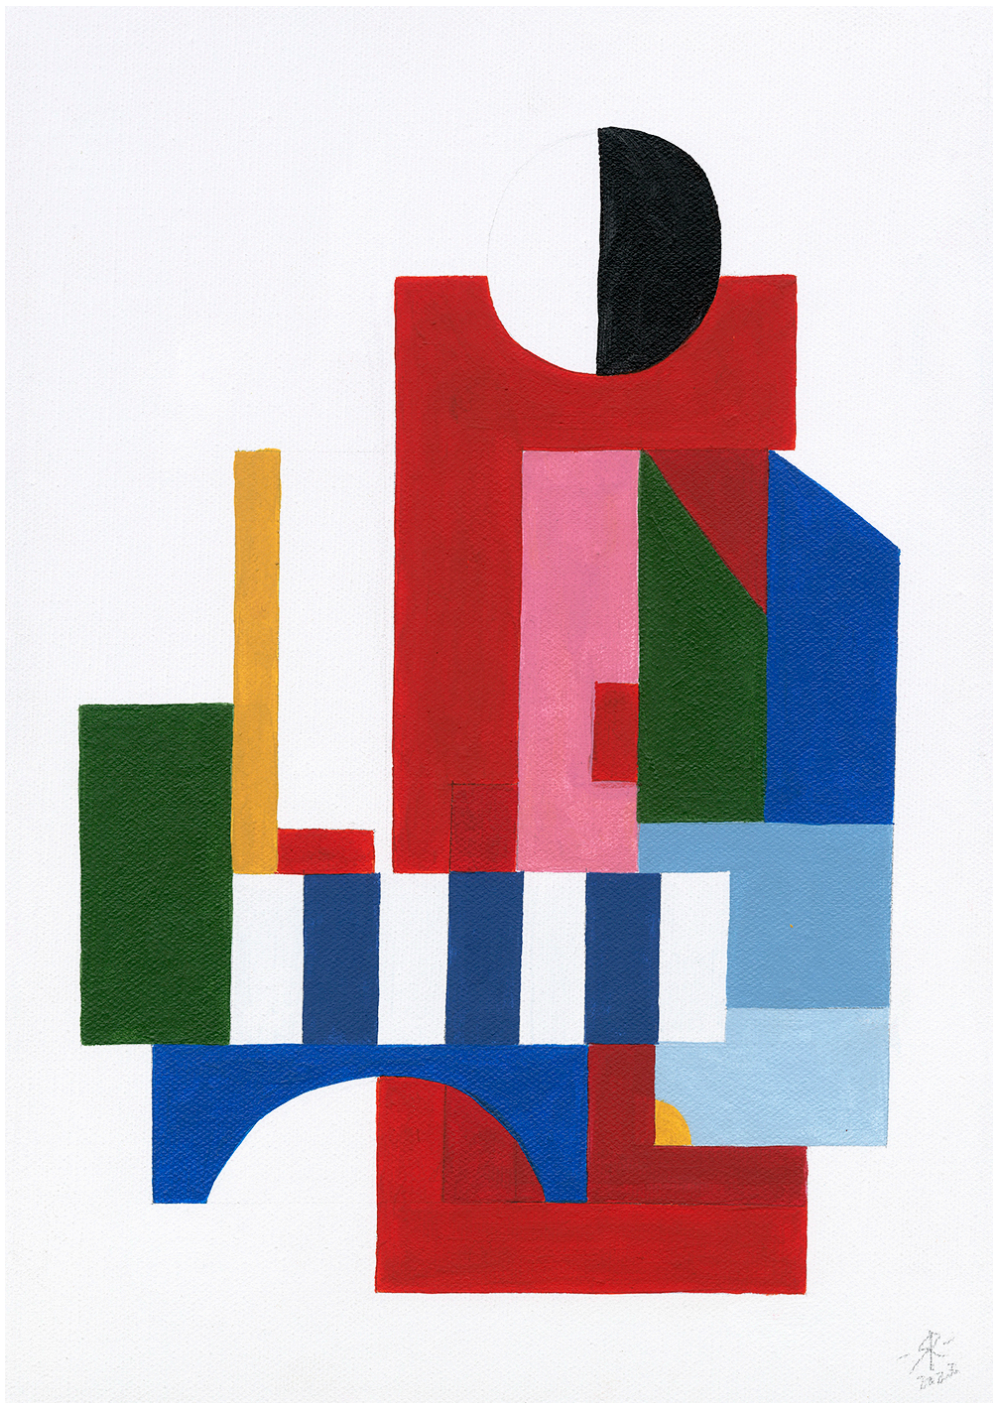

Day 2: Francis Kéré

R 3,043.47 ex. vat

Frame	None
Edition Size	10
Medium	Giclee print on 200gsm Felix Schoeller True Fibre Matte paper
Location	Cape Town, South Africa
Height	42.00 cm
Width	29.00 cm
Artist	Renée Rossouw
Year	2023