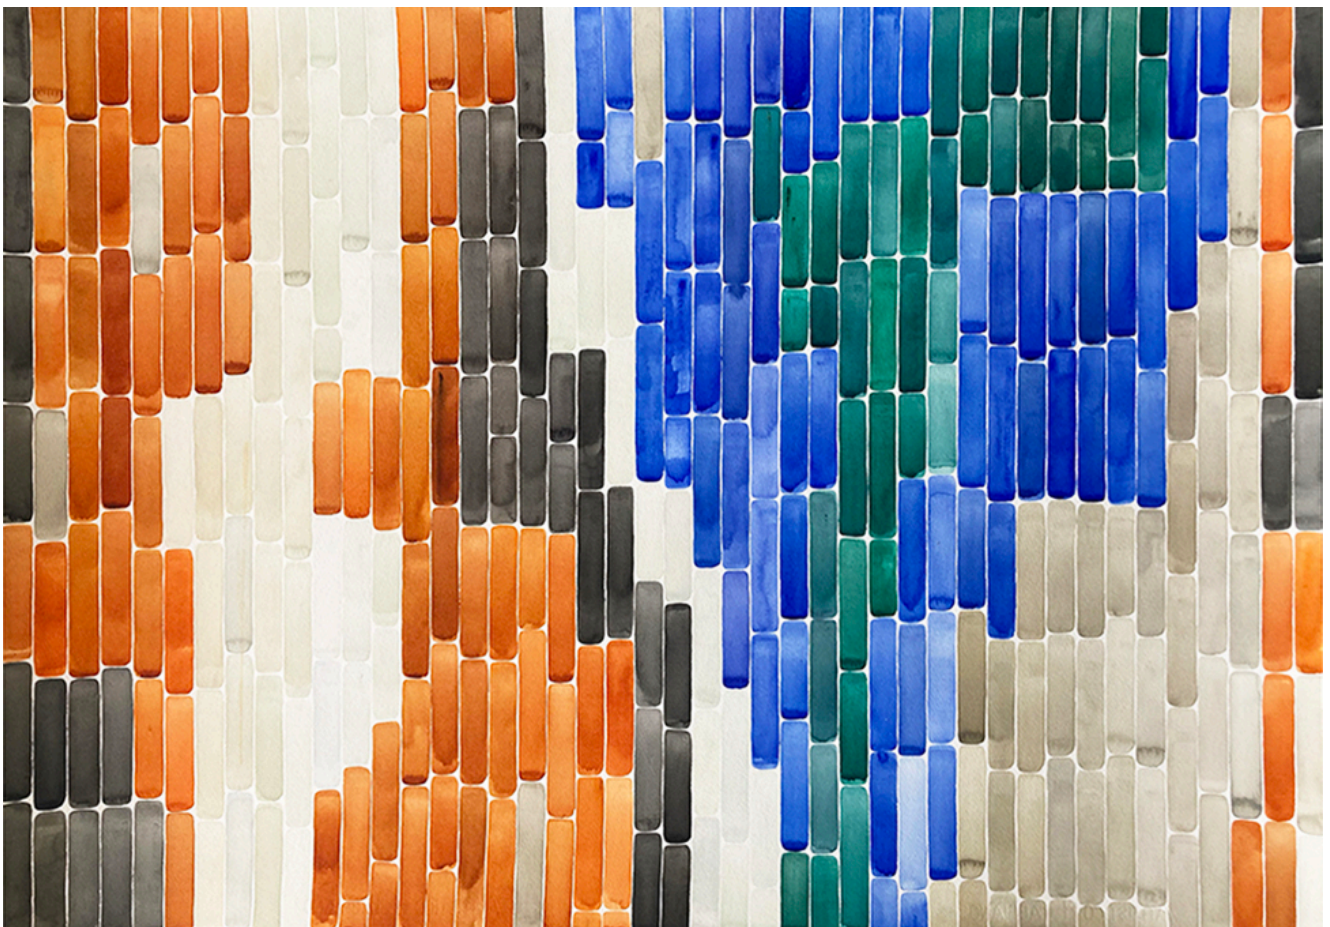

Valley Centre

**R 24,000.00 ex.
vat**

From a series of paintings of walls and floors in Johannesburg.

Frame	None
Medium	watercolour and pencil on paper
Location	Johannesburg, South Africa
Height	76.00 cm
Width	110.00 cm
Artist	Chloë Reid
Year	2023