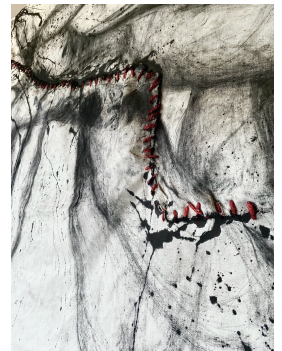

## Restless Abandon

R 32,000.00 ex.  
vat

Frame	None
Medium	Charcoal, ink and red wool on raw canvas
Location	Johannesburg, South Africa
Height	100.00 cm
Width	154.40 cm
Artist	Thato Tlatsi