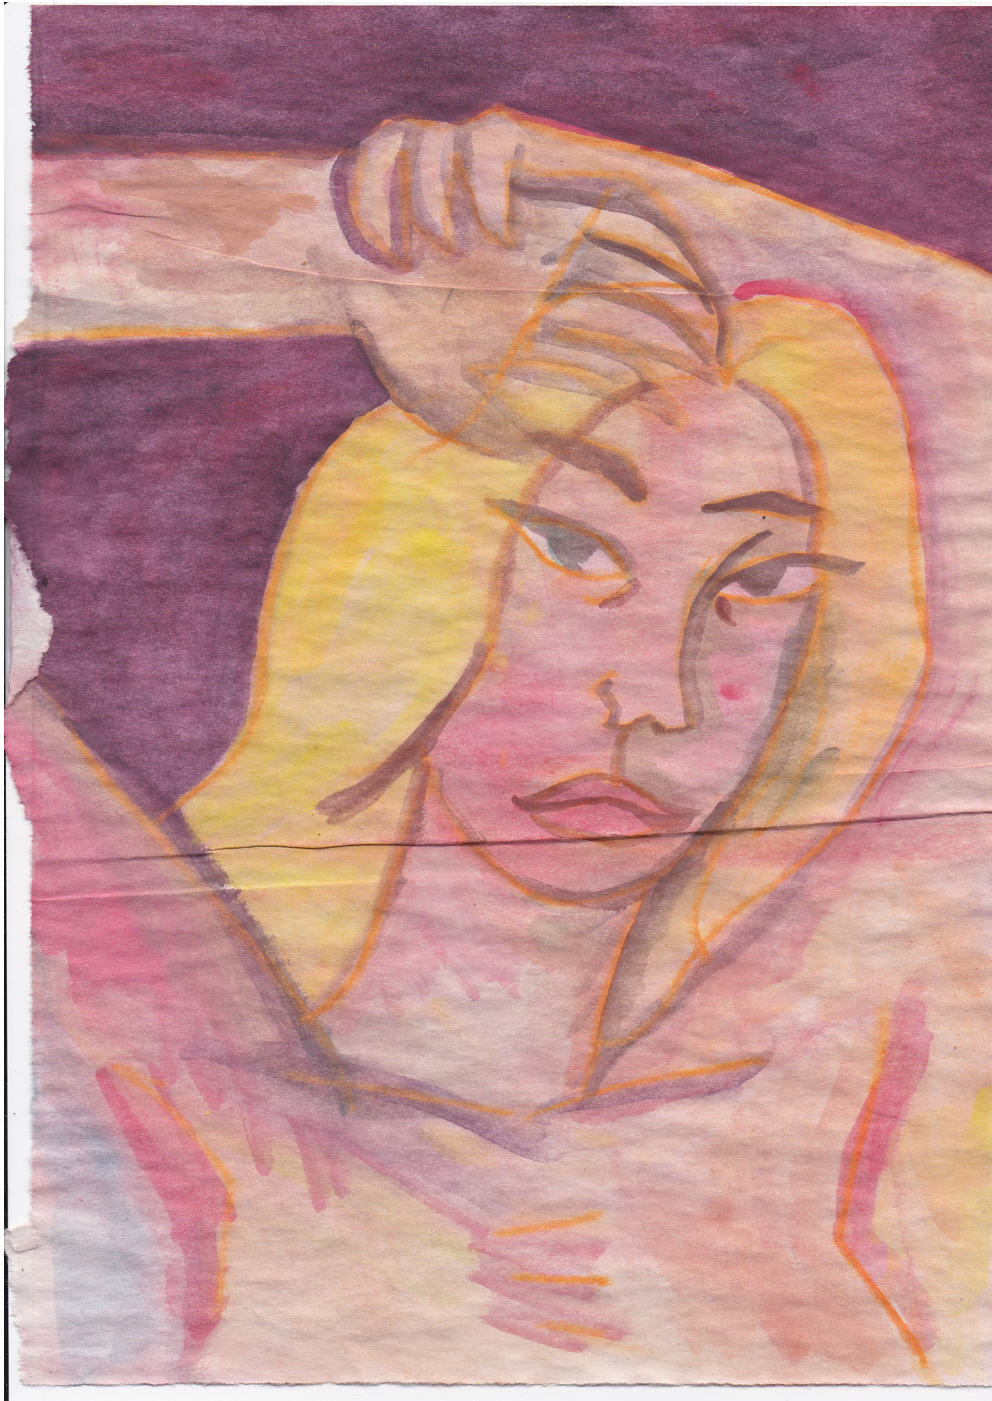

Nicole

R 4,000.00 ex. vat

Watercolor by Nano Le Face.

Frame	None
Medium	Watercolor
Location	Pretoria , South Africa
Height	21.00 cm
Width	29.70 cm
Artist	Nano Le Face
Year	2024