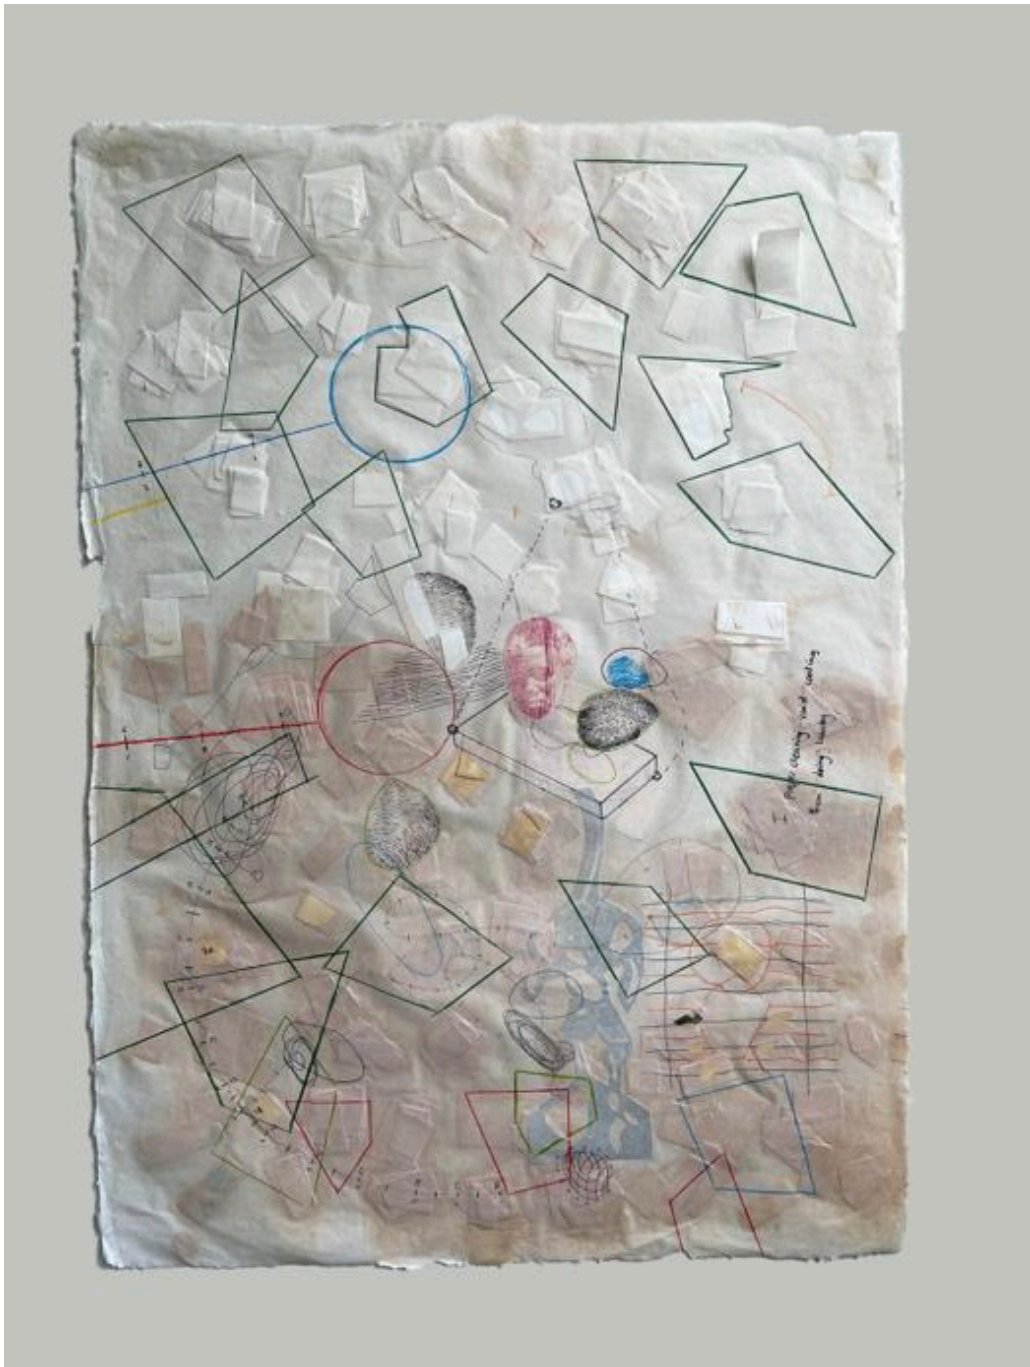

Less Linear Line II

R 13,200.00 ex. vat

Smiso Cele

Less Linear Line II

2023

Frame	None
Medium	Mixed Media on Handmade Paper
Location	Johannesburg, South Africa
Height	72.00 cm
Width	56.00 cm
Artist	Smiso Cele