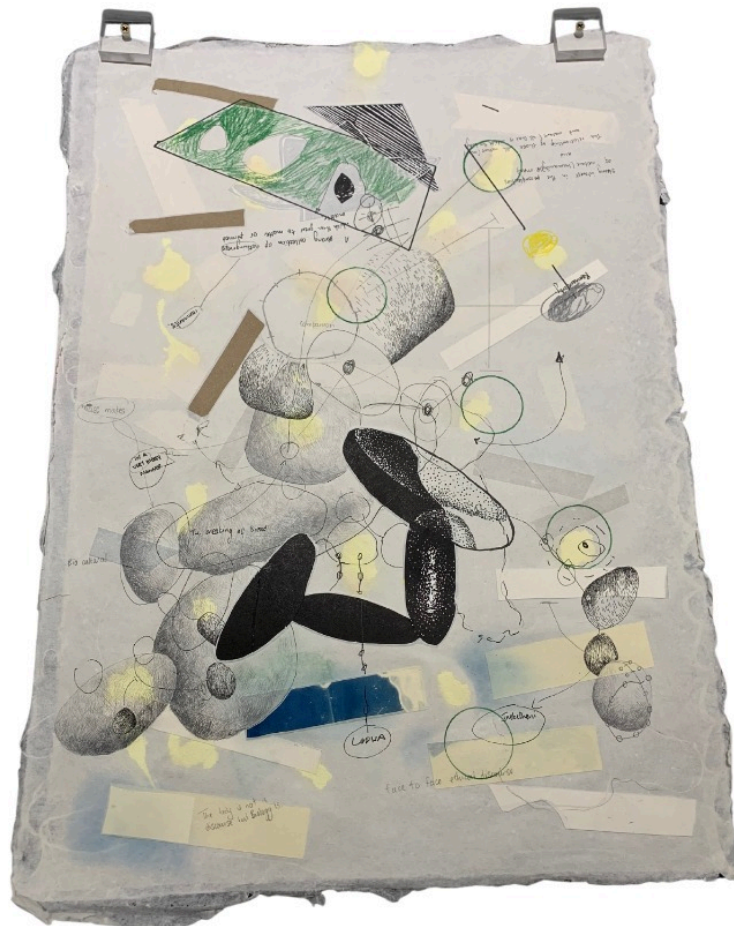

Wath'mayeqa

R 13,000.00 ex.
vat

Frame	None
Medium	Mixed Media on Handmade Paper
Location	Johannesburg, South Africa
Height	72.00 cm
Width	56.00 cm
Artist	Smiso Cele