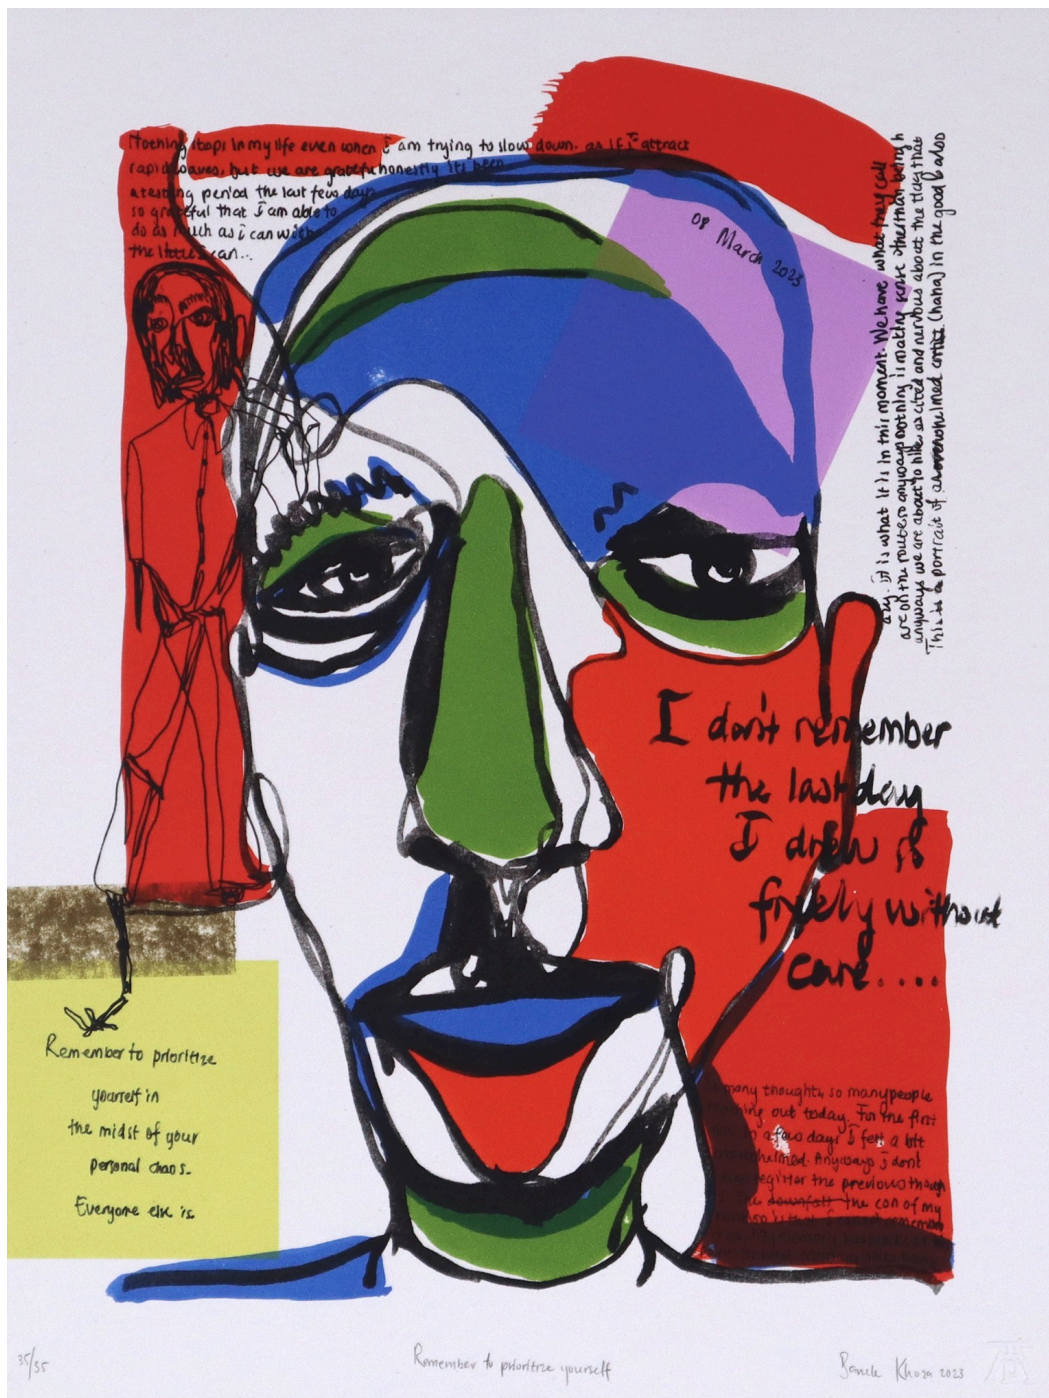

# Remember to prioritise yourself

R 6,200.00 ex. vat

Frame	None
Edition Size	35
Medium	Nine colour lithograph
Location	Mbombela, South Africa
Height	36.00 cm
Width	27.00 cm
Artist	Banele Khoza