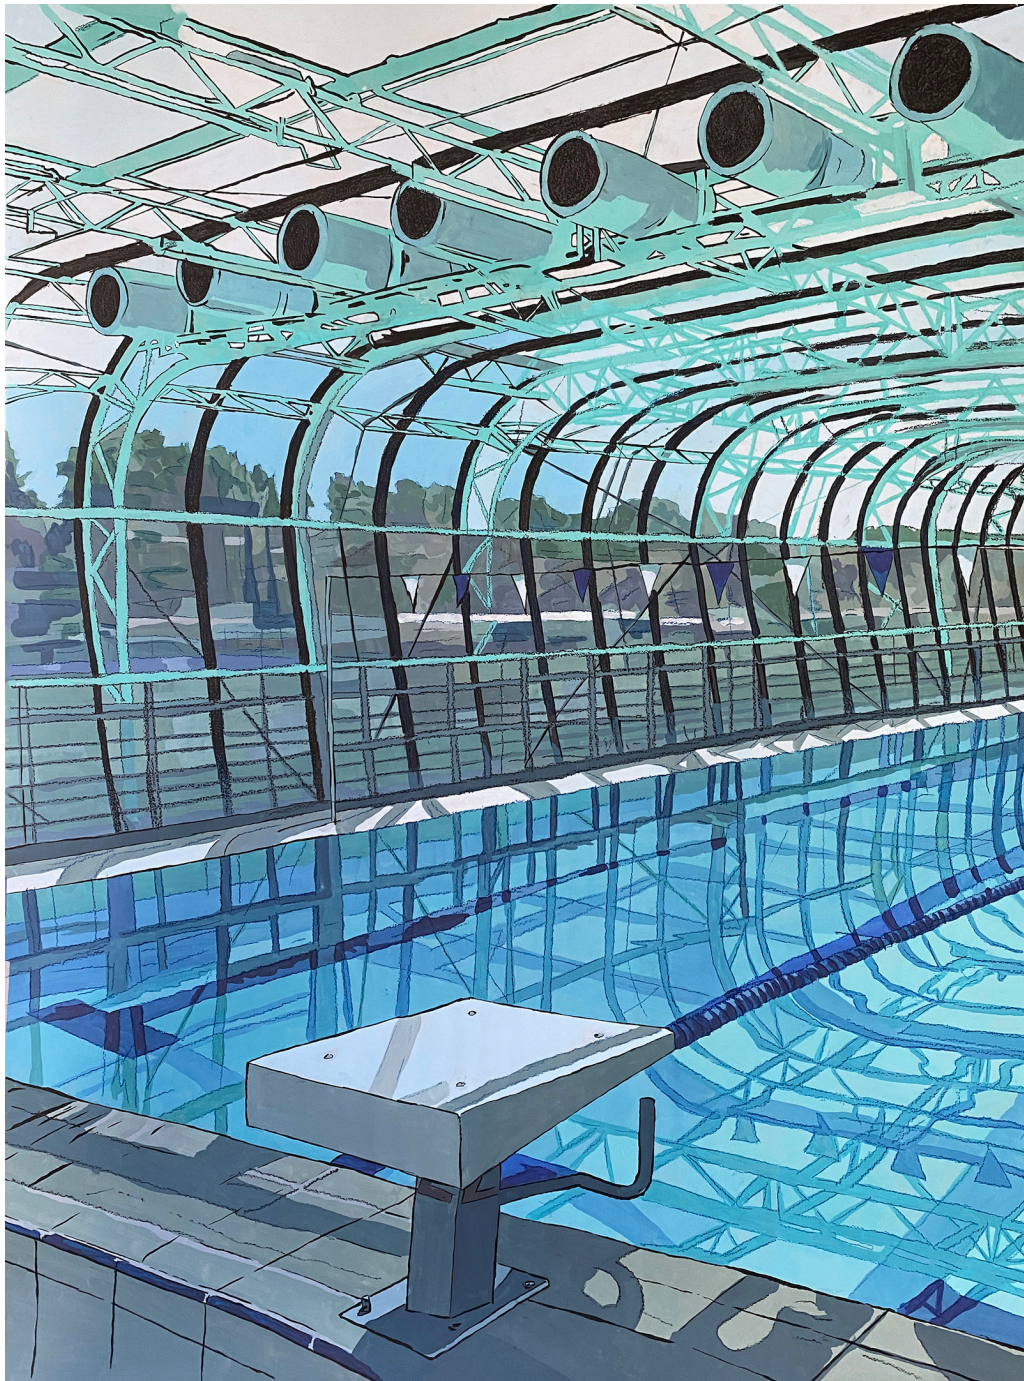

Piscine Josephine Baker

**R 32,200.00 ex.
vat**

Frame	Framed in glass
Medium	ink and gouache on film
Location	Cape Town, South Africa
Height	118.00 cm
Width	84.00 cm
Artist	Adele Van Heerden