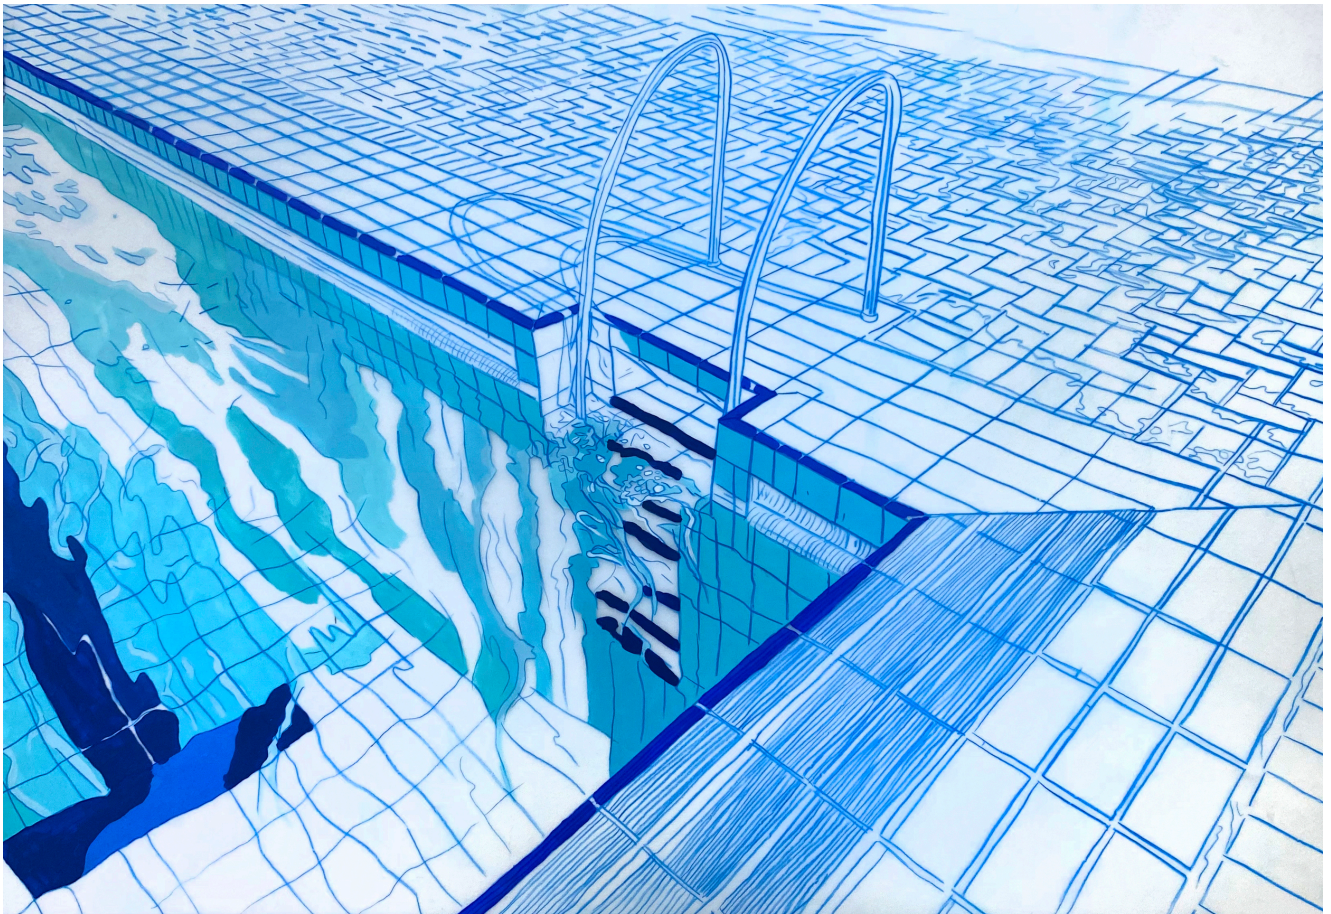

Modulations I

R 12,200.00 ex. vat

Frame	Framed in glass
Medium	colour pencil and gouache on film
Location	Cape Town, South Africa
Height	42.00 cm
Width	60.00 cm
Artist	Adele Van Heerden