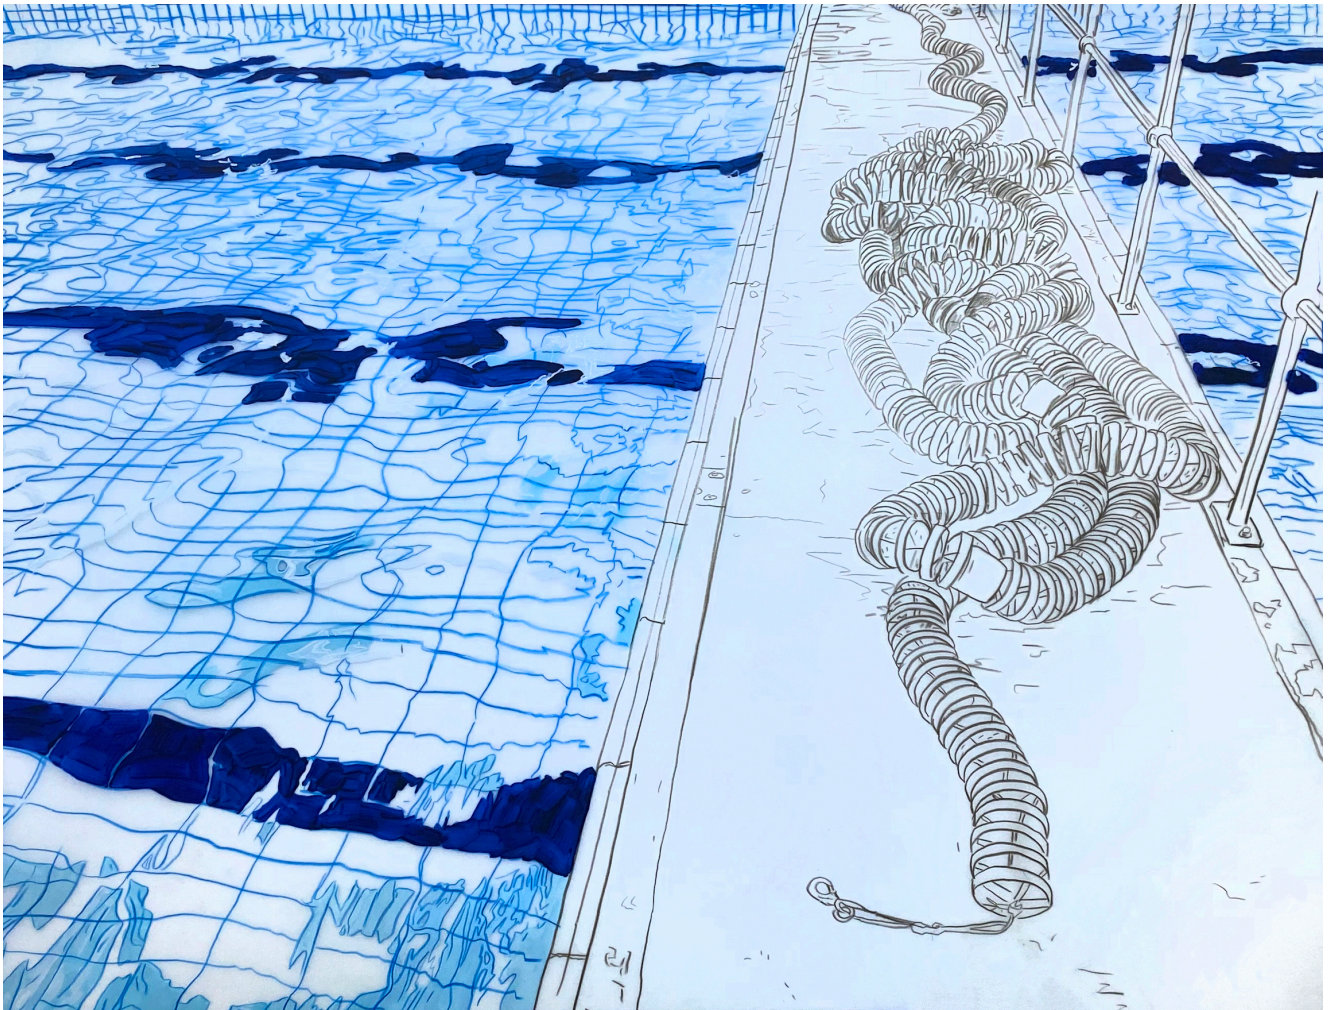

Modulations VI

R 12,200.00 ex. vat

Frame	Framed in glass
Medium	colour pencil and gouache on film
Location	Cape Town, South Africa
Height	42.00 cm
Width	60.00 cm
Artist	Adele Van Heerden