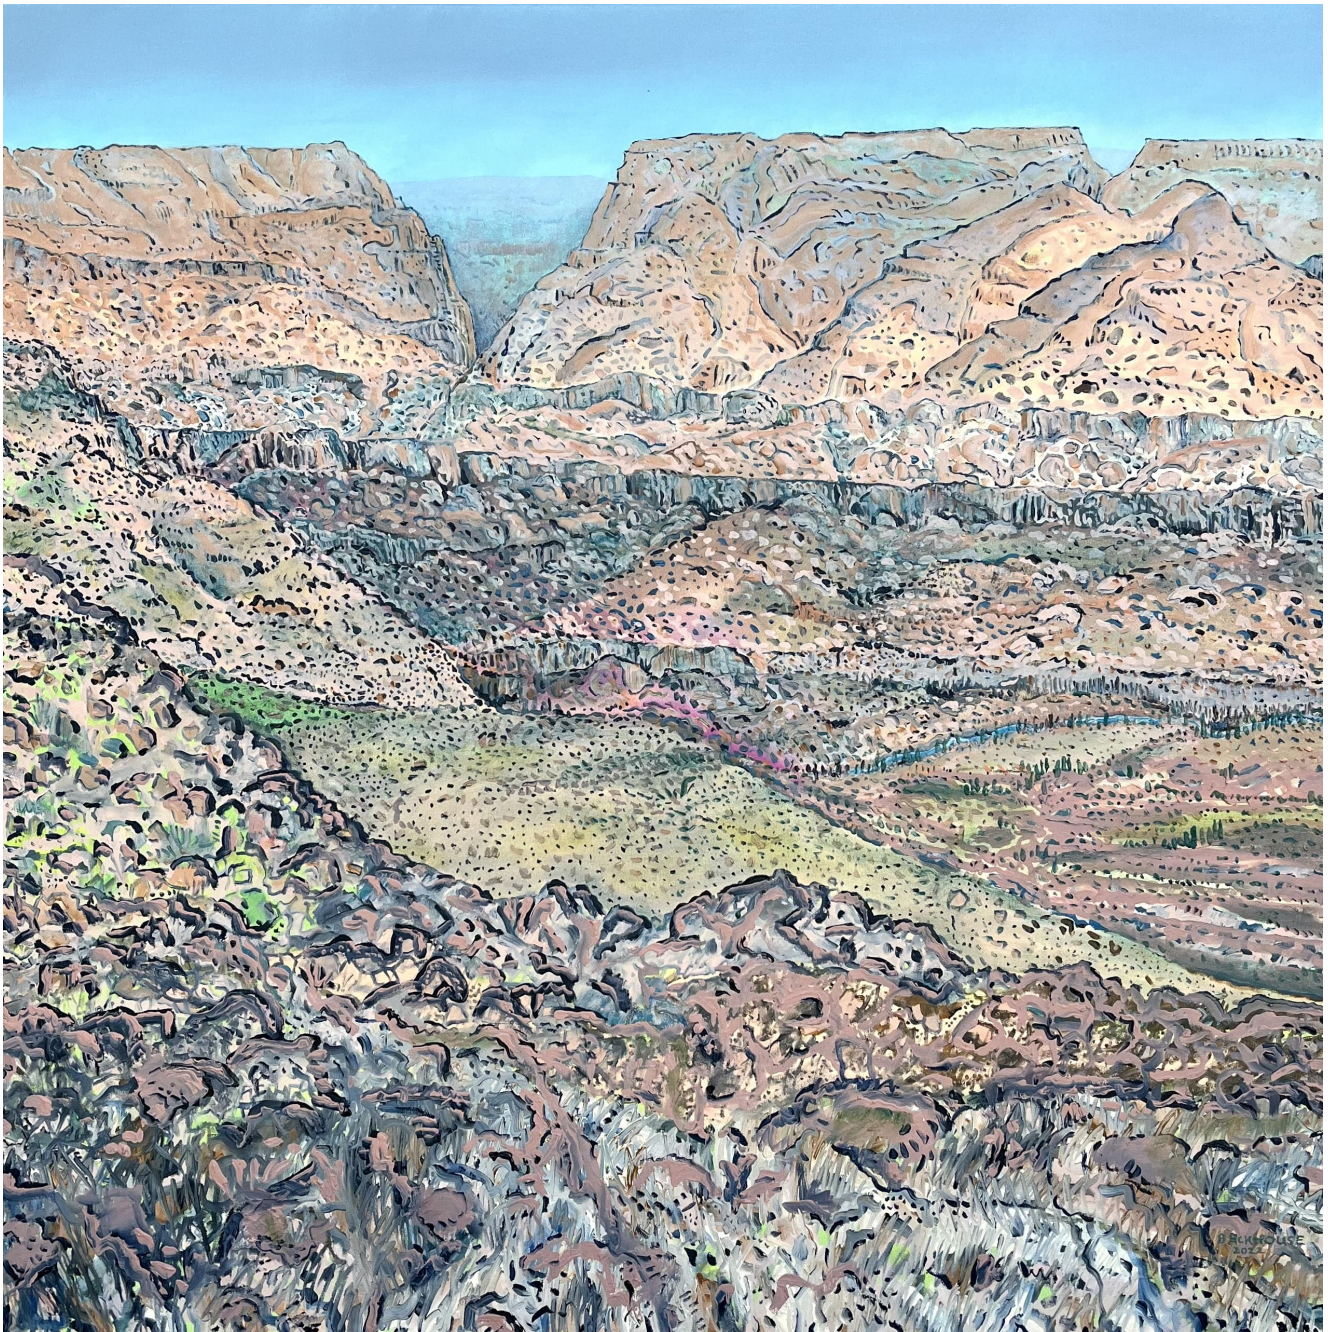

**Bell River Near Rhodes, N.E. Cape**

**R 92,174.00 ex. vat**

Bruce Backhouse, Bell River Near Rhodes, N.E. Cape, Oil on Canvas, 110 x 110cm, 2022

Frame	None
Medium	Oil on Canvas
Location	Johannesburg, South Africa
Height	110.00 cm
Width	110.00 cm
Artist	Bruce Backhouse
Year	2022