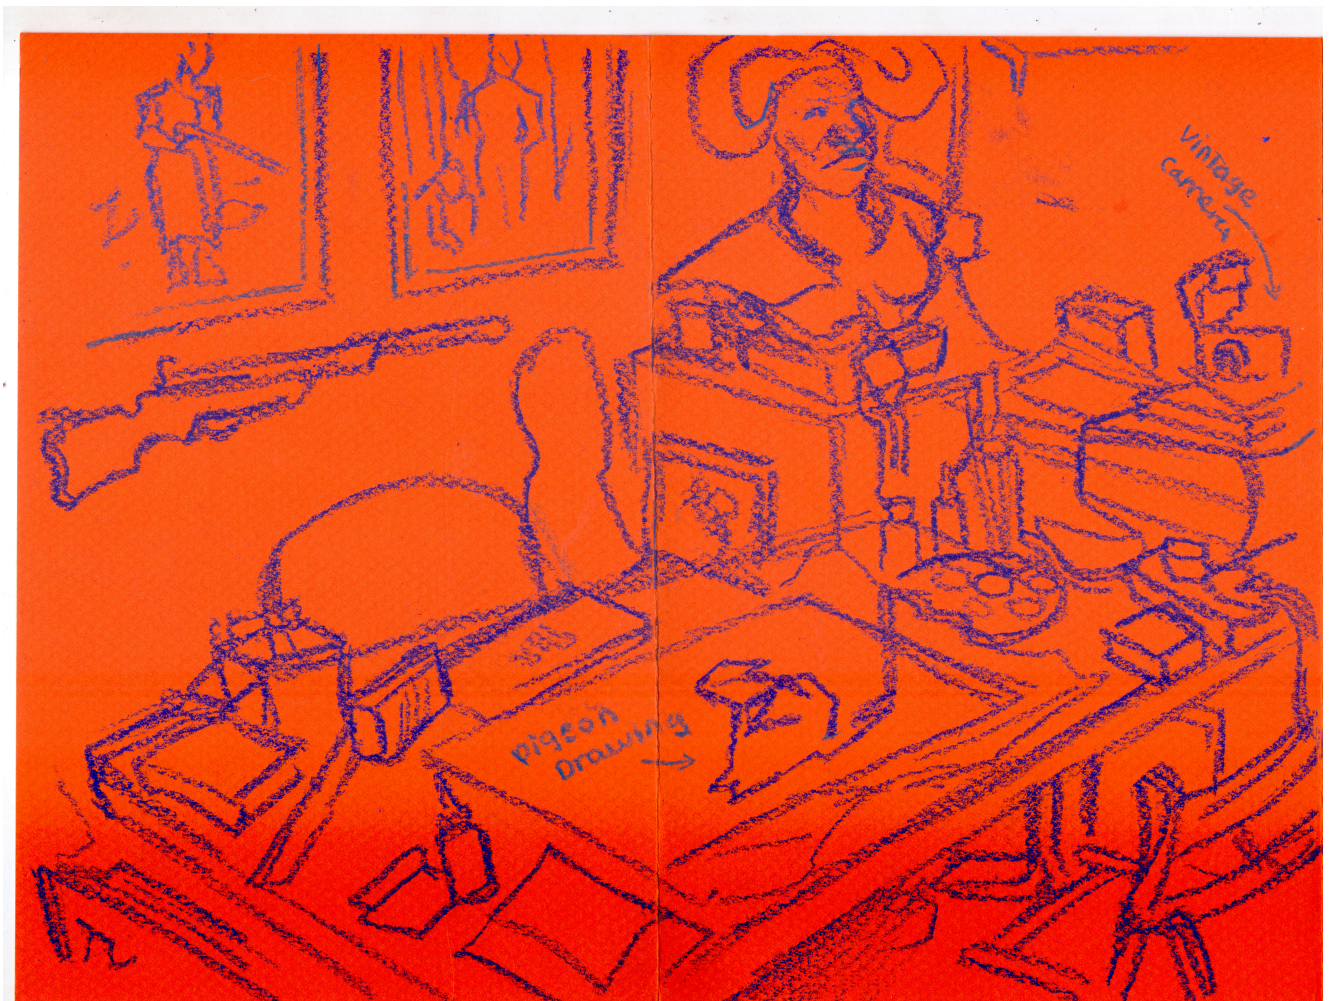

Specs Studio

R 2,000.00 ex. vat

Sodam Lee Specs Studio, 2024 Wax crayon on Canson mi teintes paper 19.4 x 26 cm

Frame	None
Medium	Wax crayon on Canson paper
Location	Johannesburg, South Africa
Height	19.40 cm
Width	26.00 cm
Artist	Sodam Lee
Year	2024