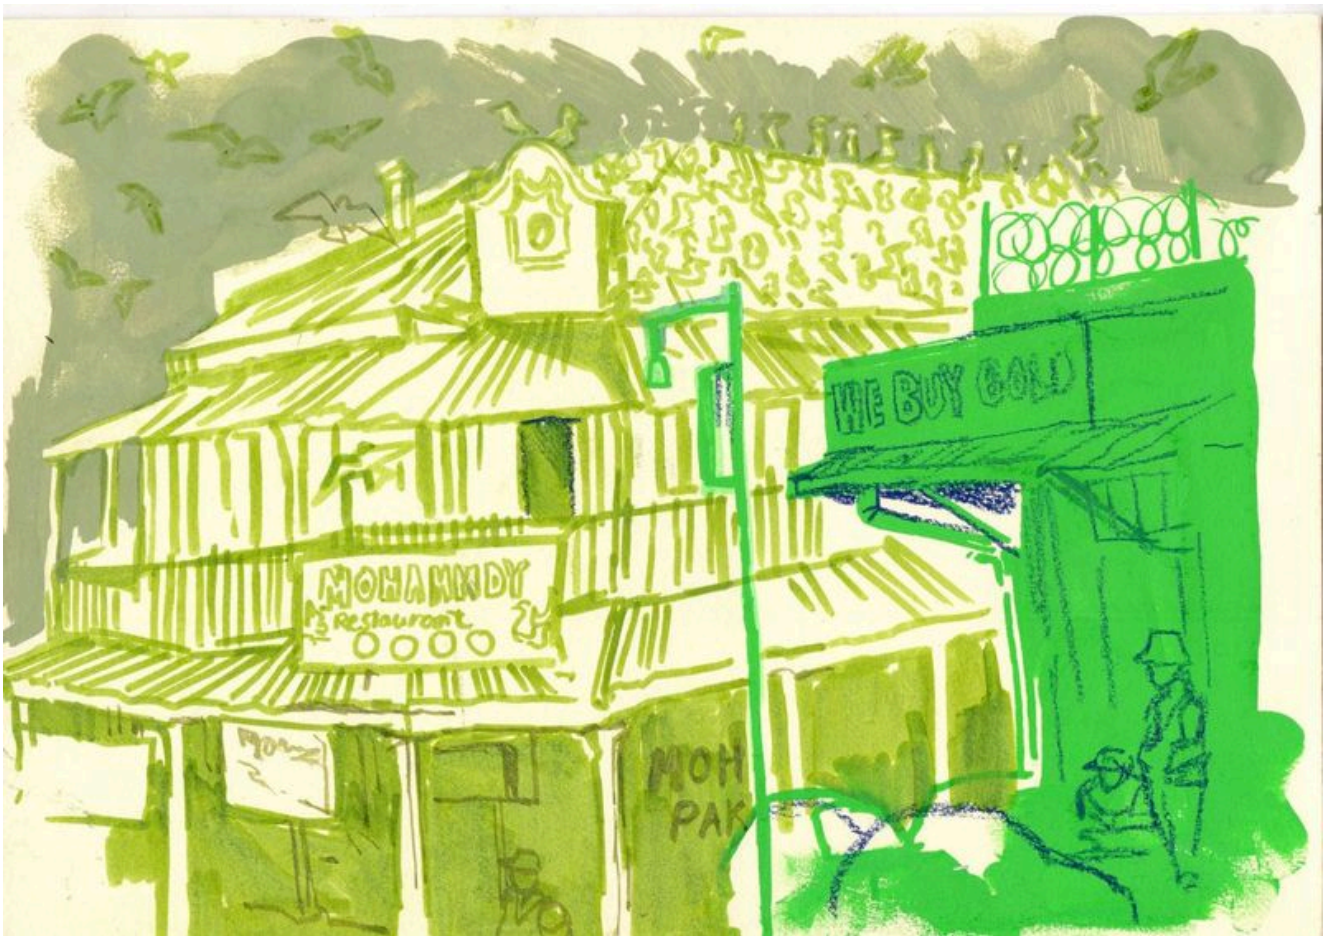

Lillian Rd Studio

R 3,043.48 ex. vat

Sodam Lee Lillian Rd Studio, 2024 Acrylic paint marker, watercolour pen, ink on Canson mixed media paper 21 x 29.8 cm

Frame	None
Medium	Acrylic paint maker, watercolor pen, wax crayon, coloured pencil, acrylic drawing ink and watercolour on paper
Location	Johannesburg, South Africa
Height	21.00 cm
Width	29.80 cm
Artist	Sodam Lee
Year	2024