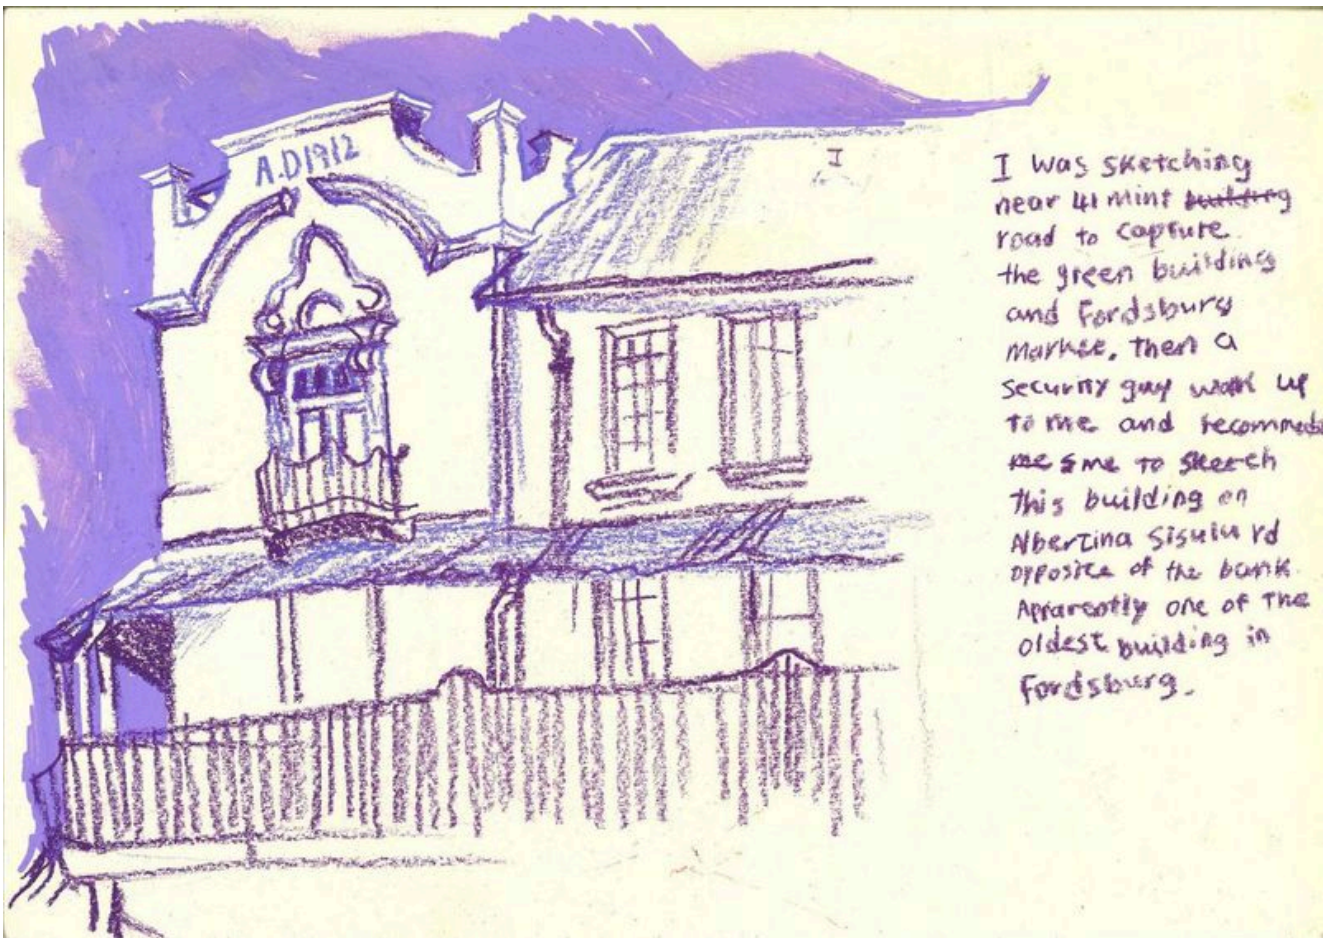

Building A.D 1912

R 3,043.48 ex. vat

Frame	None
Medium	Acrylic paint marker, wax crayon on Canson paper
Location	Johannesburg, South Africa
Height	21.00 cm
Width	29.70 cm
Artist	Sodam Lee
Year	2024