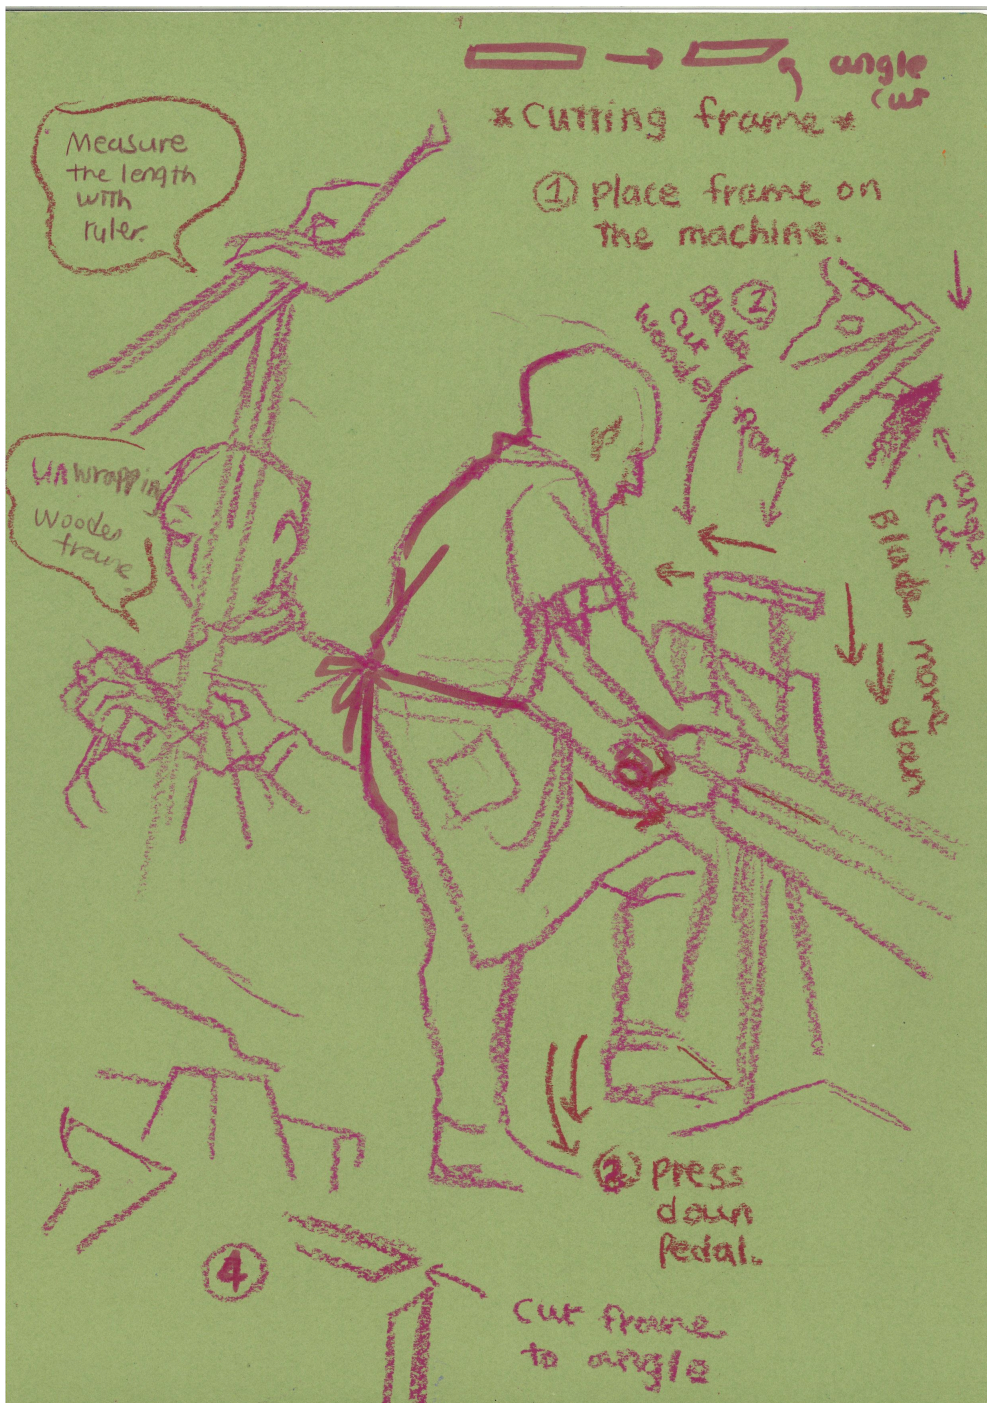

Metteo Cutting Frame

R 2,173.91 ex. vat

Sodam Lee Metteo Cutting Frame, 2024 Wax Crayon, watercolour pen on Canson mi teintes paper 21 x 29.8 cm

Frame	None
Medium	wax crayon, watercolor pen on canson paper
Location	Johannesburg, South Africa
Height	21.00 cm
Width	29.80 cm
Artist	Sodam Lee
Year	2024