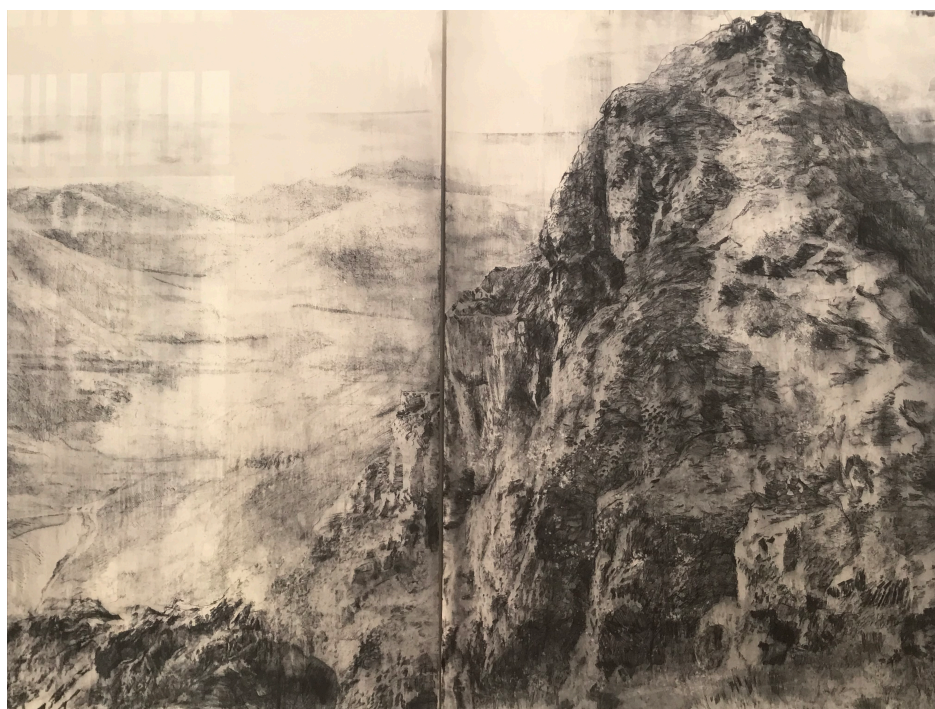

This is the Mountain

**R 55,000.00 ex.
vat**

Rhett Martyn

This is the Mountain, 2022

Ink Drawing

Frame	None
Medium	Ink Drawing.
Location	Cape Town, South Africa
Height	2100.00 cm
Width	3200.00 cm
Artist	Rhett Martyn
Year	2022