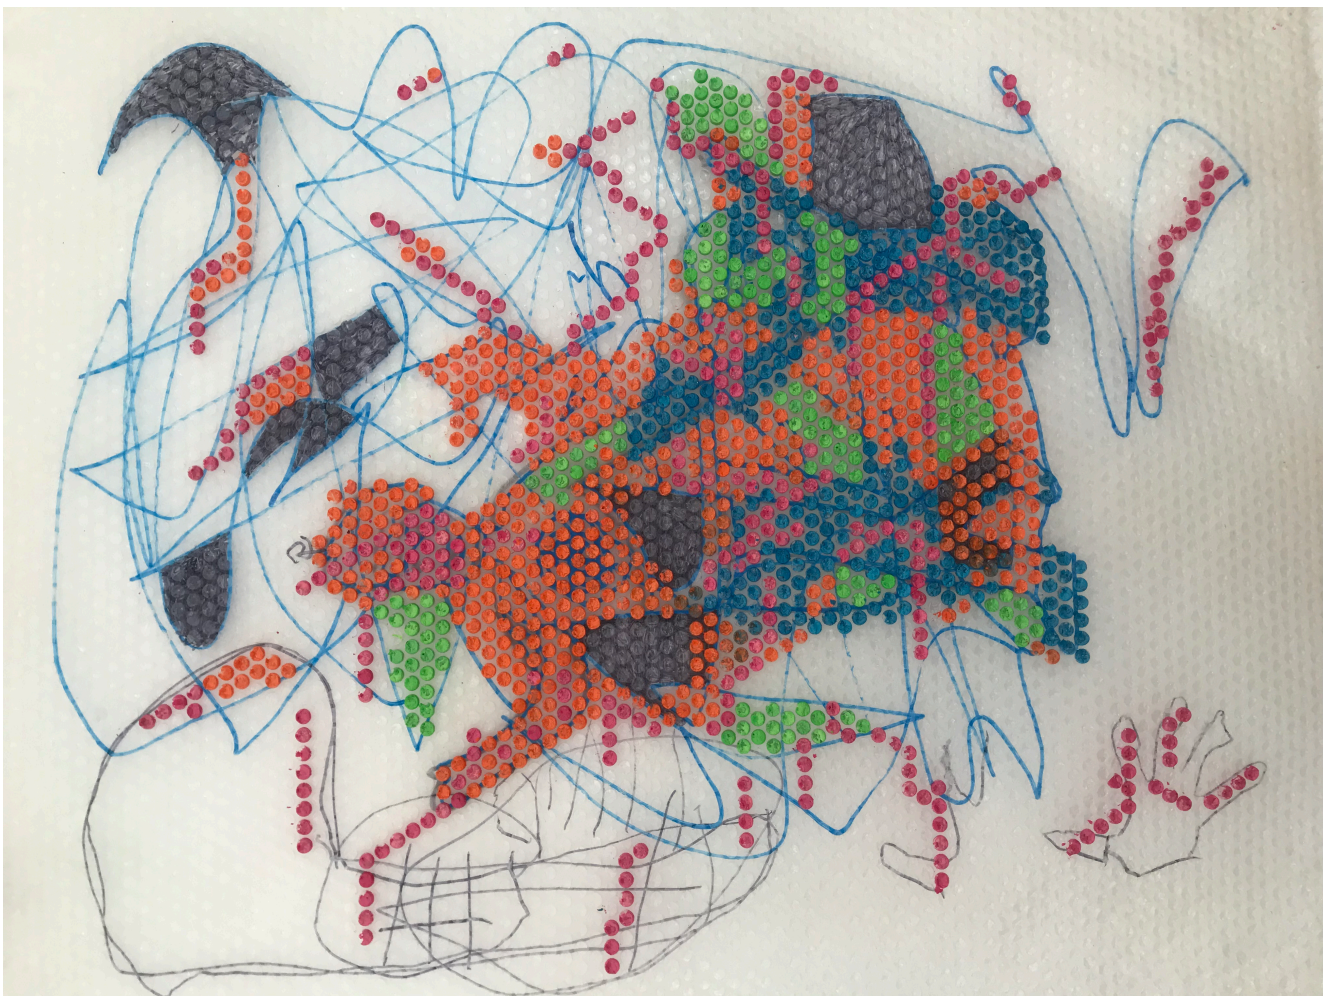

Leo

**R 16,000.00 ex.
vat**

Frame	None
Medium	Colour Injected Bubblewrap Drawing
Location	Cape Town, South Africa
Height	100.00 cm
Width	80.00 cm
Artist	Oupa Sibeko
Year	2023