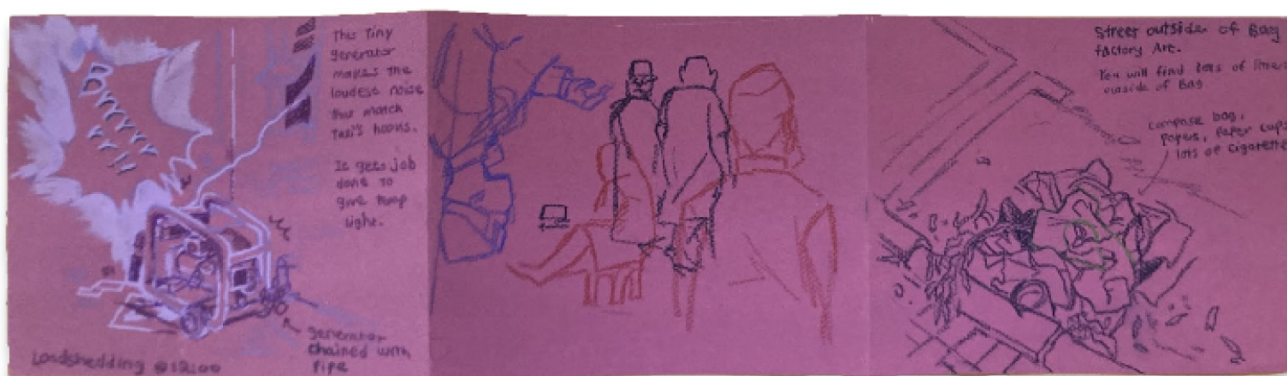

Sketch from the outside of Bag Factory Art

R 2,173.91 ex. vat

Sodam Lee, Sketch from the outside of Bag Factory Art (2024)

Acrylic paint marker, wax crayon and coloured pencil on paper

17.9x65 cm

Frame	None
Medium	Acrylic paint marker, wax crayon and coloured pencil on paper
Location	Johannesburg, South Africa
Height	17.90 cm
Width	65.00 cm
Artist	Sodam Lee
Year	2024