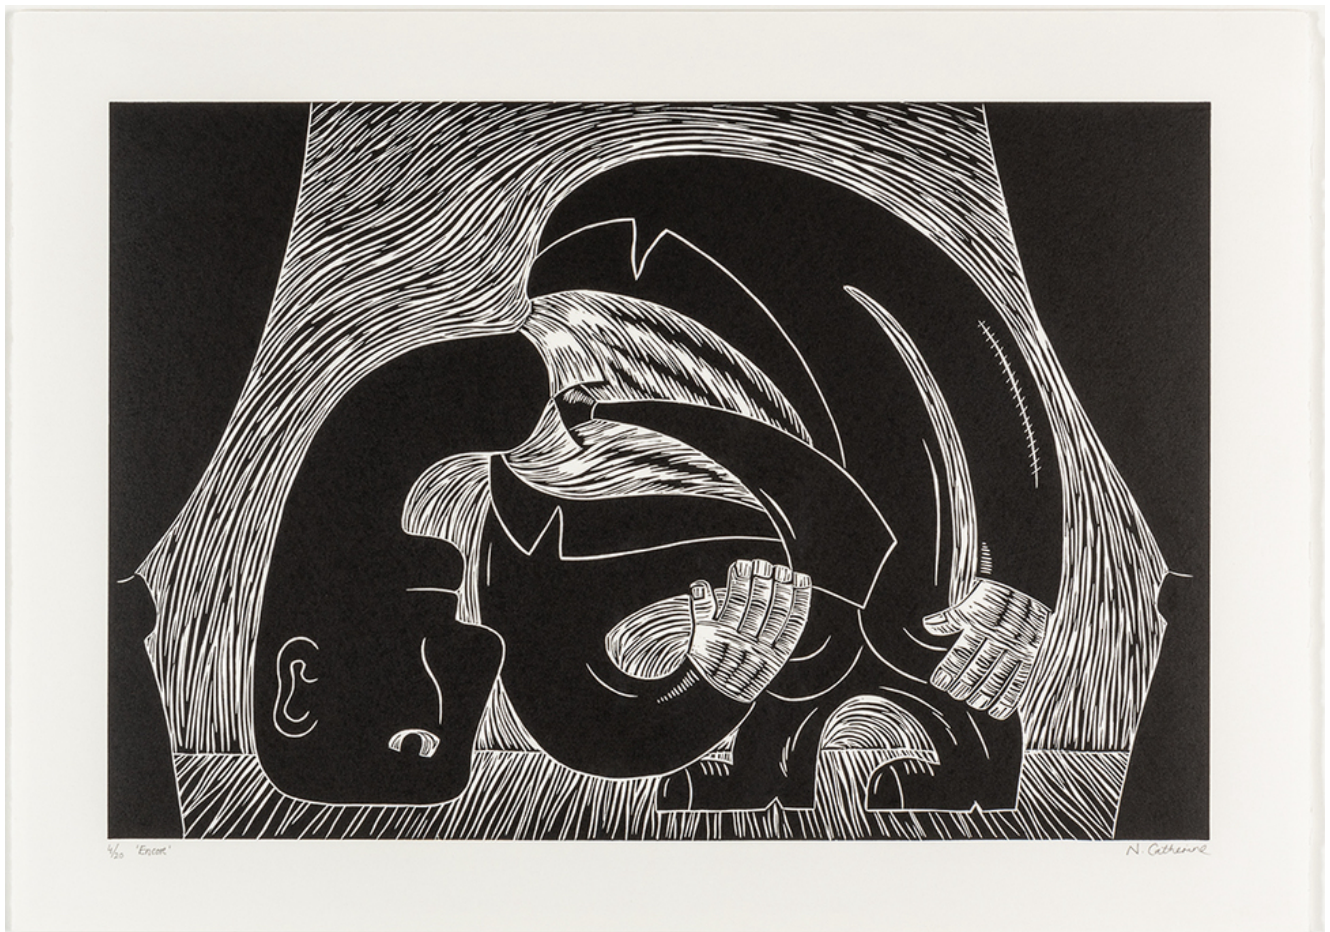

**Encore**

**R 12,500.00 ex.  
vat**

Medium	Linocut
Location	Johannesburg, South Africa
Height	50.00 cm
Width	70.50 cm
Artist	Norman Catherine