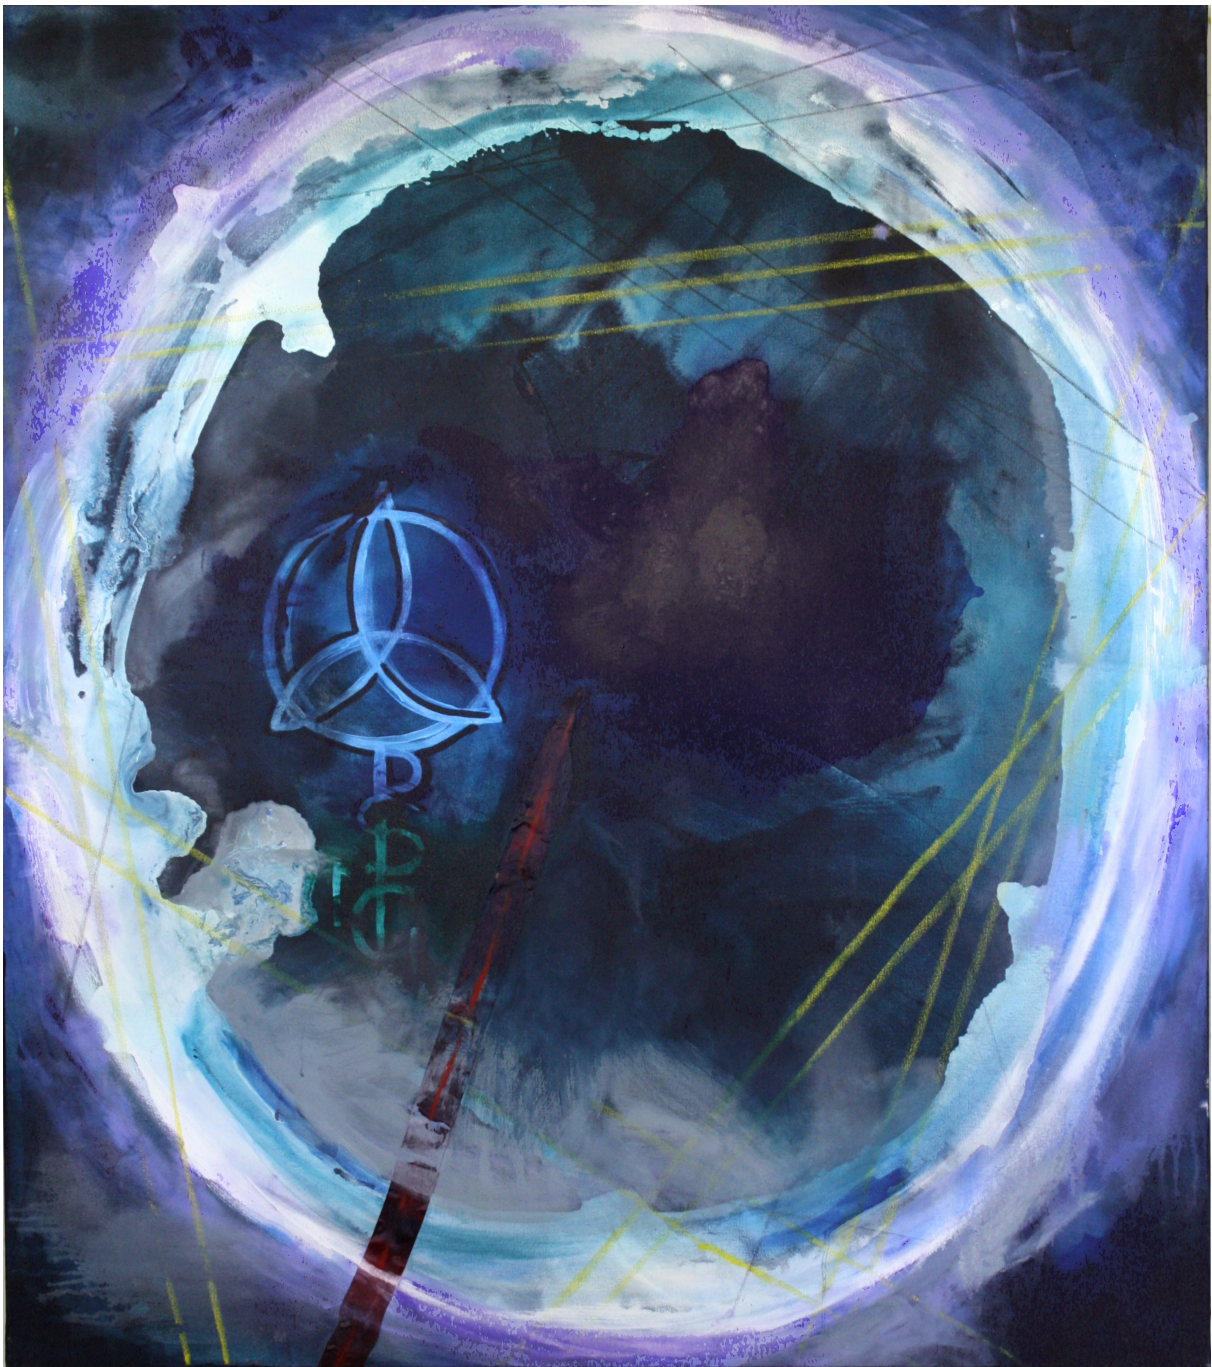

Protective Spirit

**R 39,000.00 ex.
vat**

#AbstractArt, #Acrylics, #Mixedmedia, .#Painting, #Africa, #Women, #collage, #spiritual, #visual, #visualpoetry

Frame	Black depth/box frame, overall dimensions include frame
Medium	Acrylic on canvas
Location	Gaborone, Botswana
Height	160.50 cm
Width	140.44 cm
Artist	Veryan Edwards
Year	2019