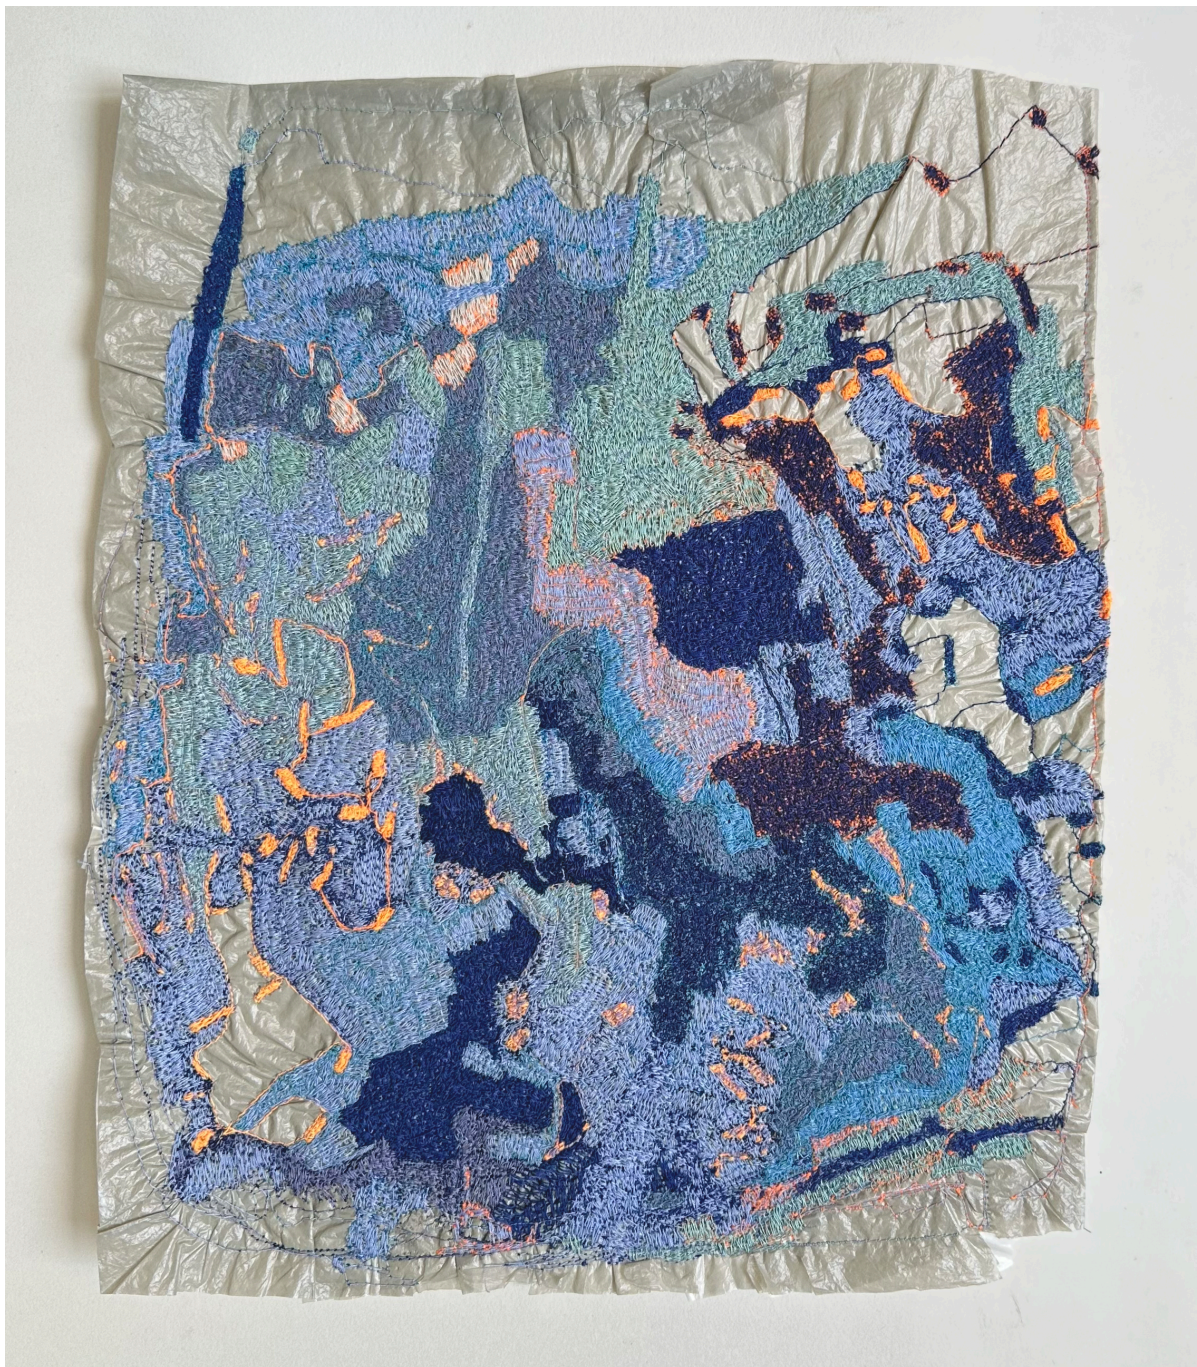

Sedimentary Wayfinding A beginning

**R 25,000.00 ex.
vat**

Frame	None
Medium	Found plastic bags, thread and klasies sediment
Location	Cape Town, South Africa
Height	32.00 cm
Width	27.00 cm
Artist	Amy Rusch
Year	2023