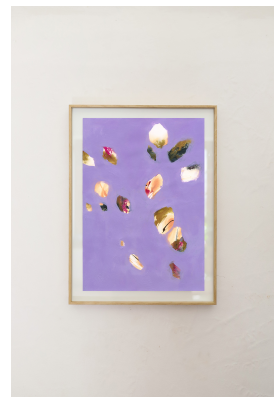

**lavender stories**

**R 5,800.00 ex. vat**

this bright, colourful and lively painting is from the group show 'SHAPE + FORM' at Mullers Gallery. it embodies playful energy and brings life to it's surroundings.

[www.studiodaynagay.com](http://www.studiodaynagay.com)

IG: @studiodaynagay

Frame	Framed in Aluminium with Ash veneer Approx. 36 x 48cm
Medium	Ink and acrylic on paper
Location	Cape Town, South Africa
Height	42.00 cm
Width	30.00 cm
Artist	Dayna-Gay Tate
Year	2023