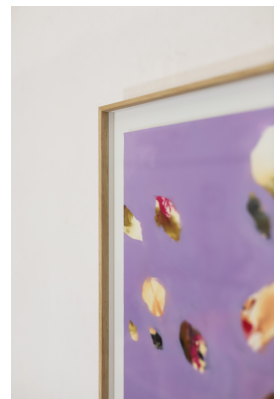

**lavender stories**

**R 5,800.00 ex. vat**

this bright, colourful and lively painting is from the group show 'SHAPE + FORM' at Mullers Gallery. it embodies playful energy and brings life to it's surroundings.

[www.studiodaynagay.com](http://www.studiodaynagay.com)

IG: @studiodaynagay

Frame	Framed in Aluminium with Ash veneer Approx. 36 x 48cm
Medium	Ink and acrylic on paper
Location	Cape Town, South Africa
Height	42.00 cm
Width	30.00 cm
Artist	Dayna-Gay Tate
Year	2023